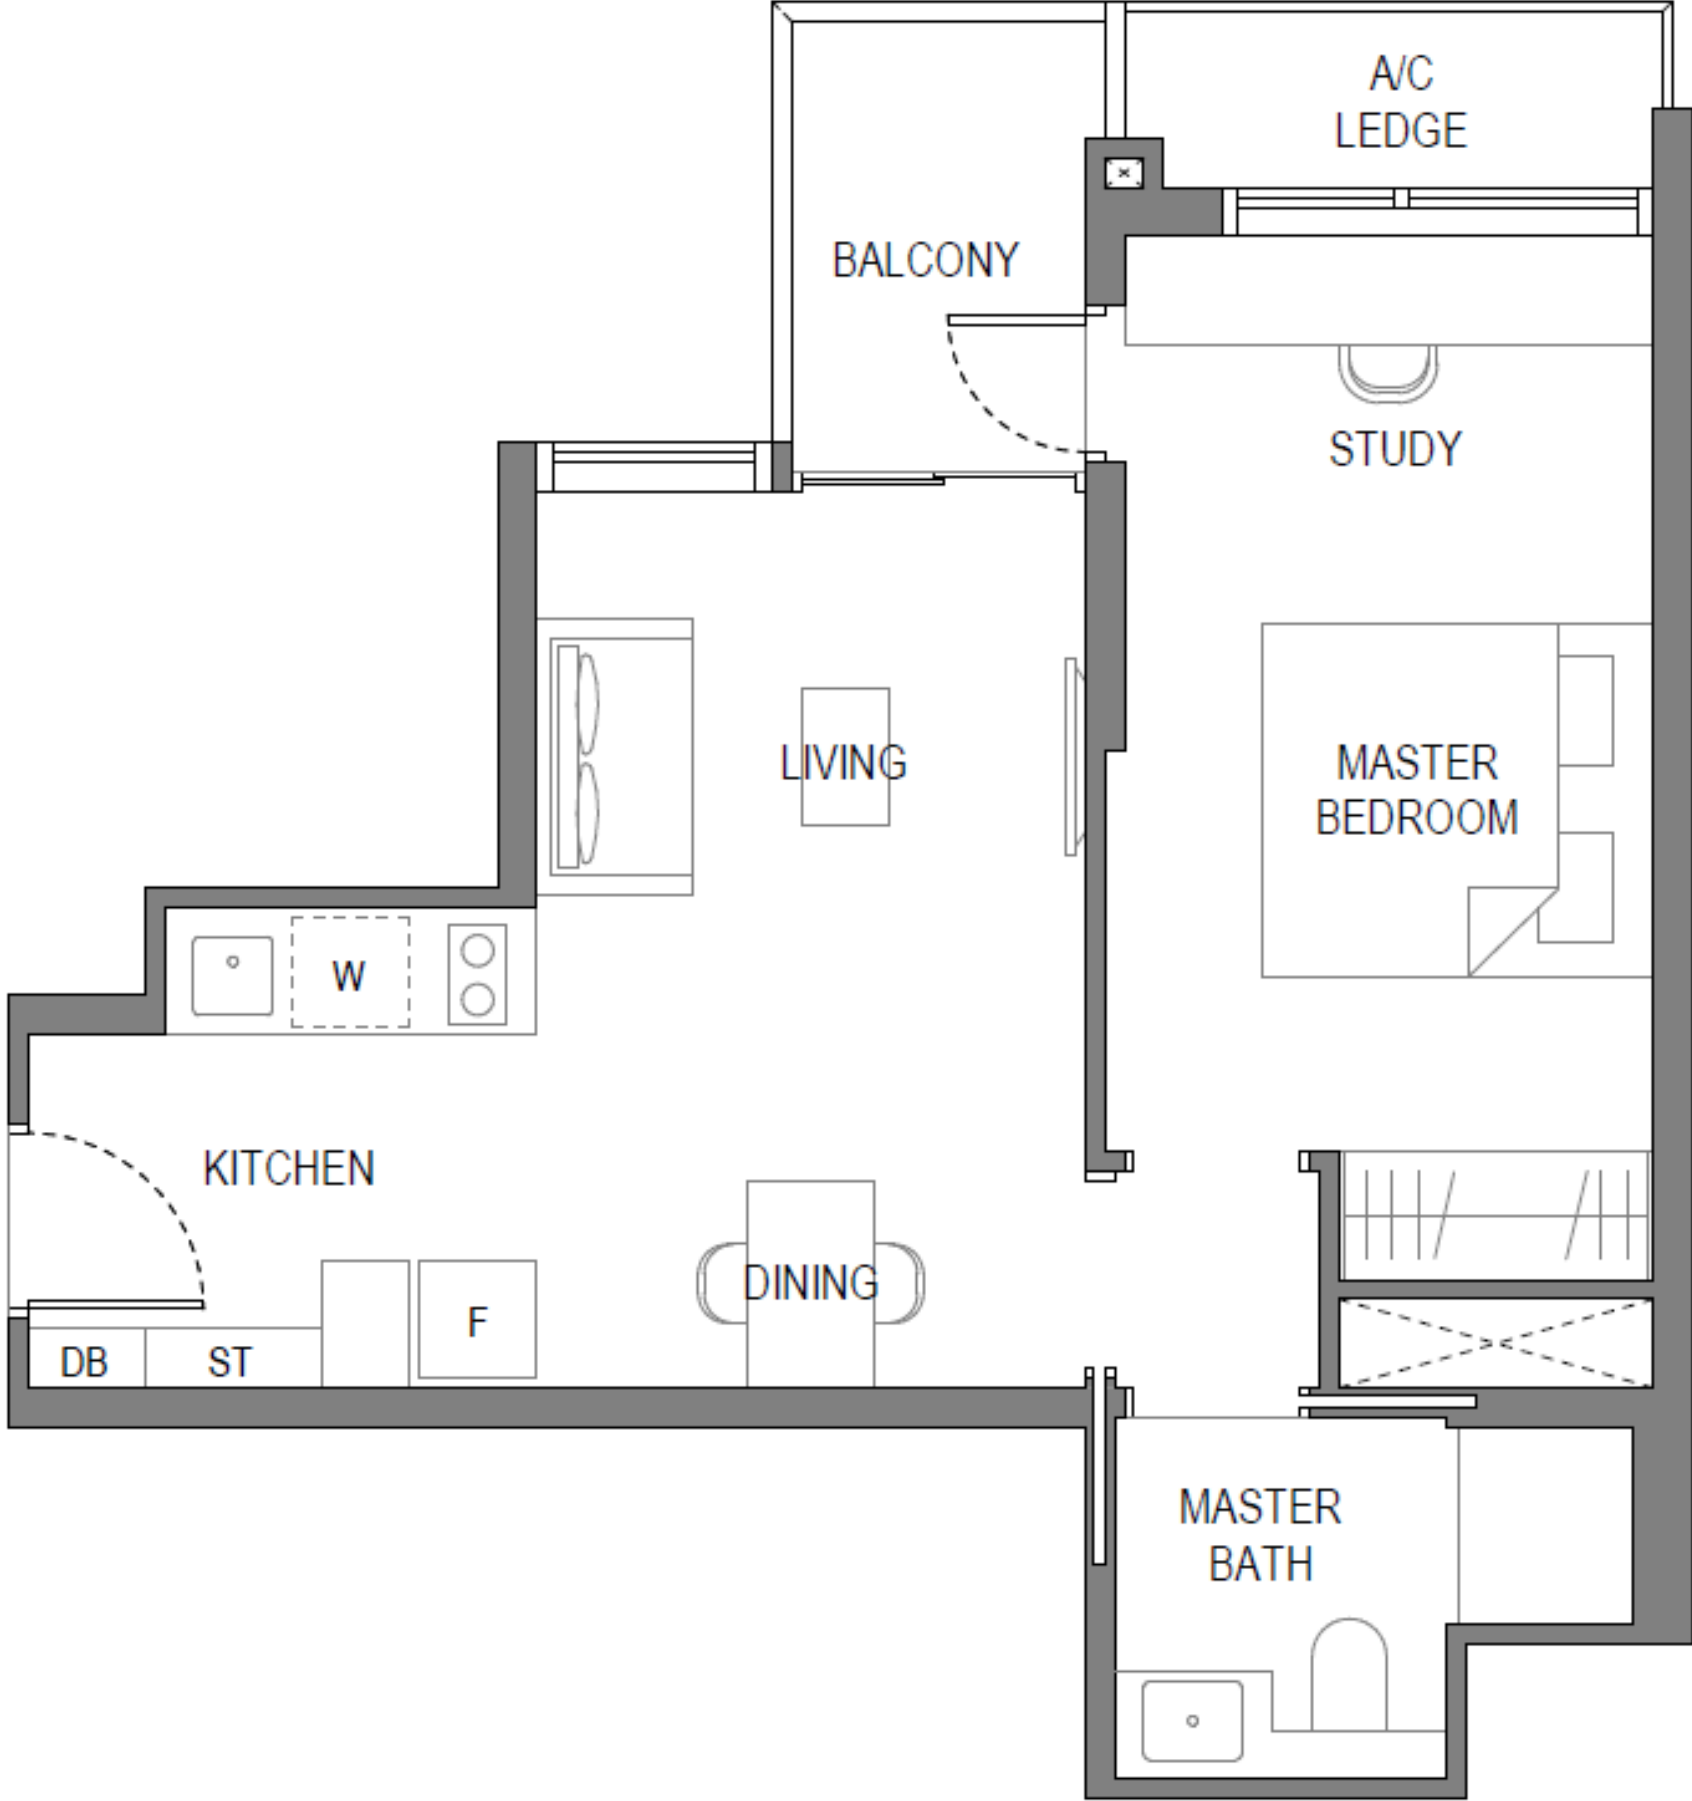

A1S – 1 BEDROOM +STUDY (50 SQM)

- Efficient & functional Living, Dining & Kitchen space
- Open kitchen concept
- Direct access of study to balcony area

B1 – 2 BEDROOM DELUXE (60 SQM)

- Efficient & functional Living, Dining & Kitchen space
- Open kitchen concept

B2 – 2 BEDROOM DELUXE (62SQM)

- Efficient & functional Living, Dining & Kitchen space
- Open kitchen concept

B3S – 2 BEDROOM + STUDY (68 SQM)

- Efficient & functional Living, Dining & Kitchen space
- Double rows of Kitchen counter & storage space
- Direct access of study to balcony area

B4S – 2 BEDROOM + STUDY (68 SQM)

- Efficient & functional Living, Dining & Kitchen space
- Double rows of Kitchen counter & storage space
- Direct access of study to balcony area

C1 – 3 BEDROOM DELUXE (87 SQM)

- Efficient & functional Living, Dining & Kitchen space
- Double rows of Kitchen counter & storage space
- Flexi
- Spacious master bedroom

C2 – 3 BEDROOM PREMIUM (102 SQM)

- Comfortable Living & Dining space
- Enclosed and well-ventilated Kitchen
- Extended back of house space
- Household Shelter and WC
- Spacious master bedroom