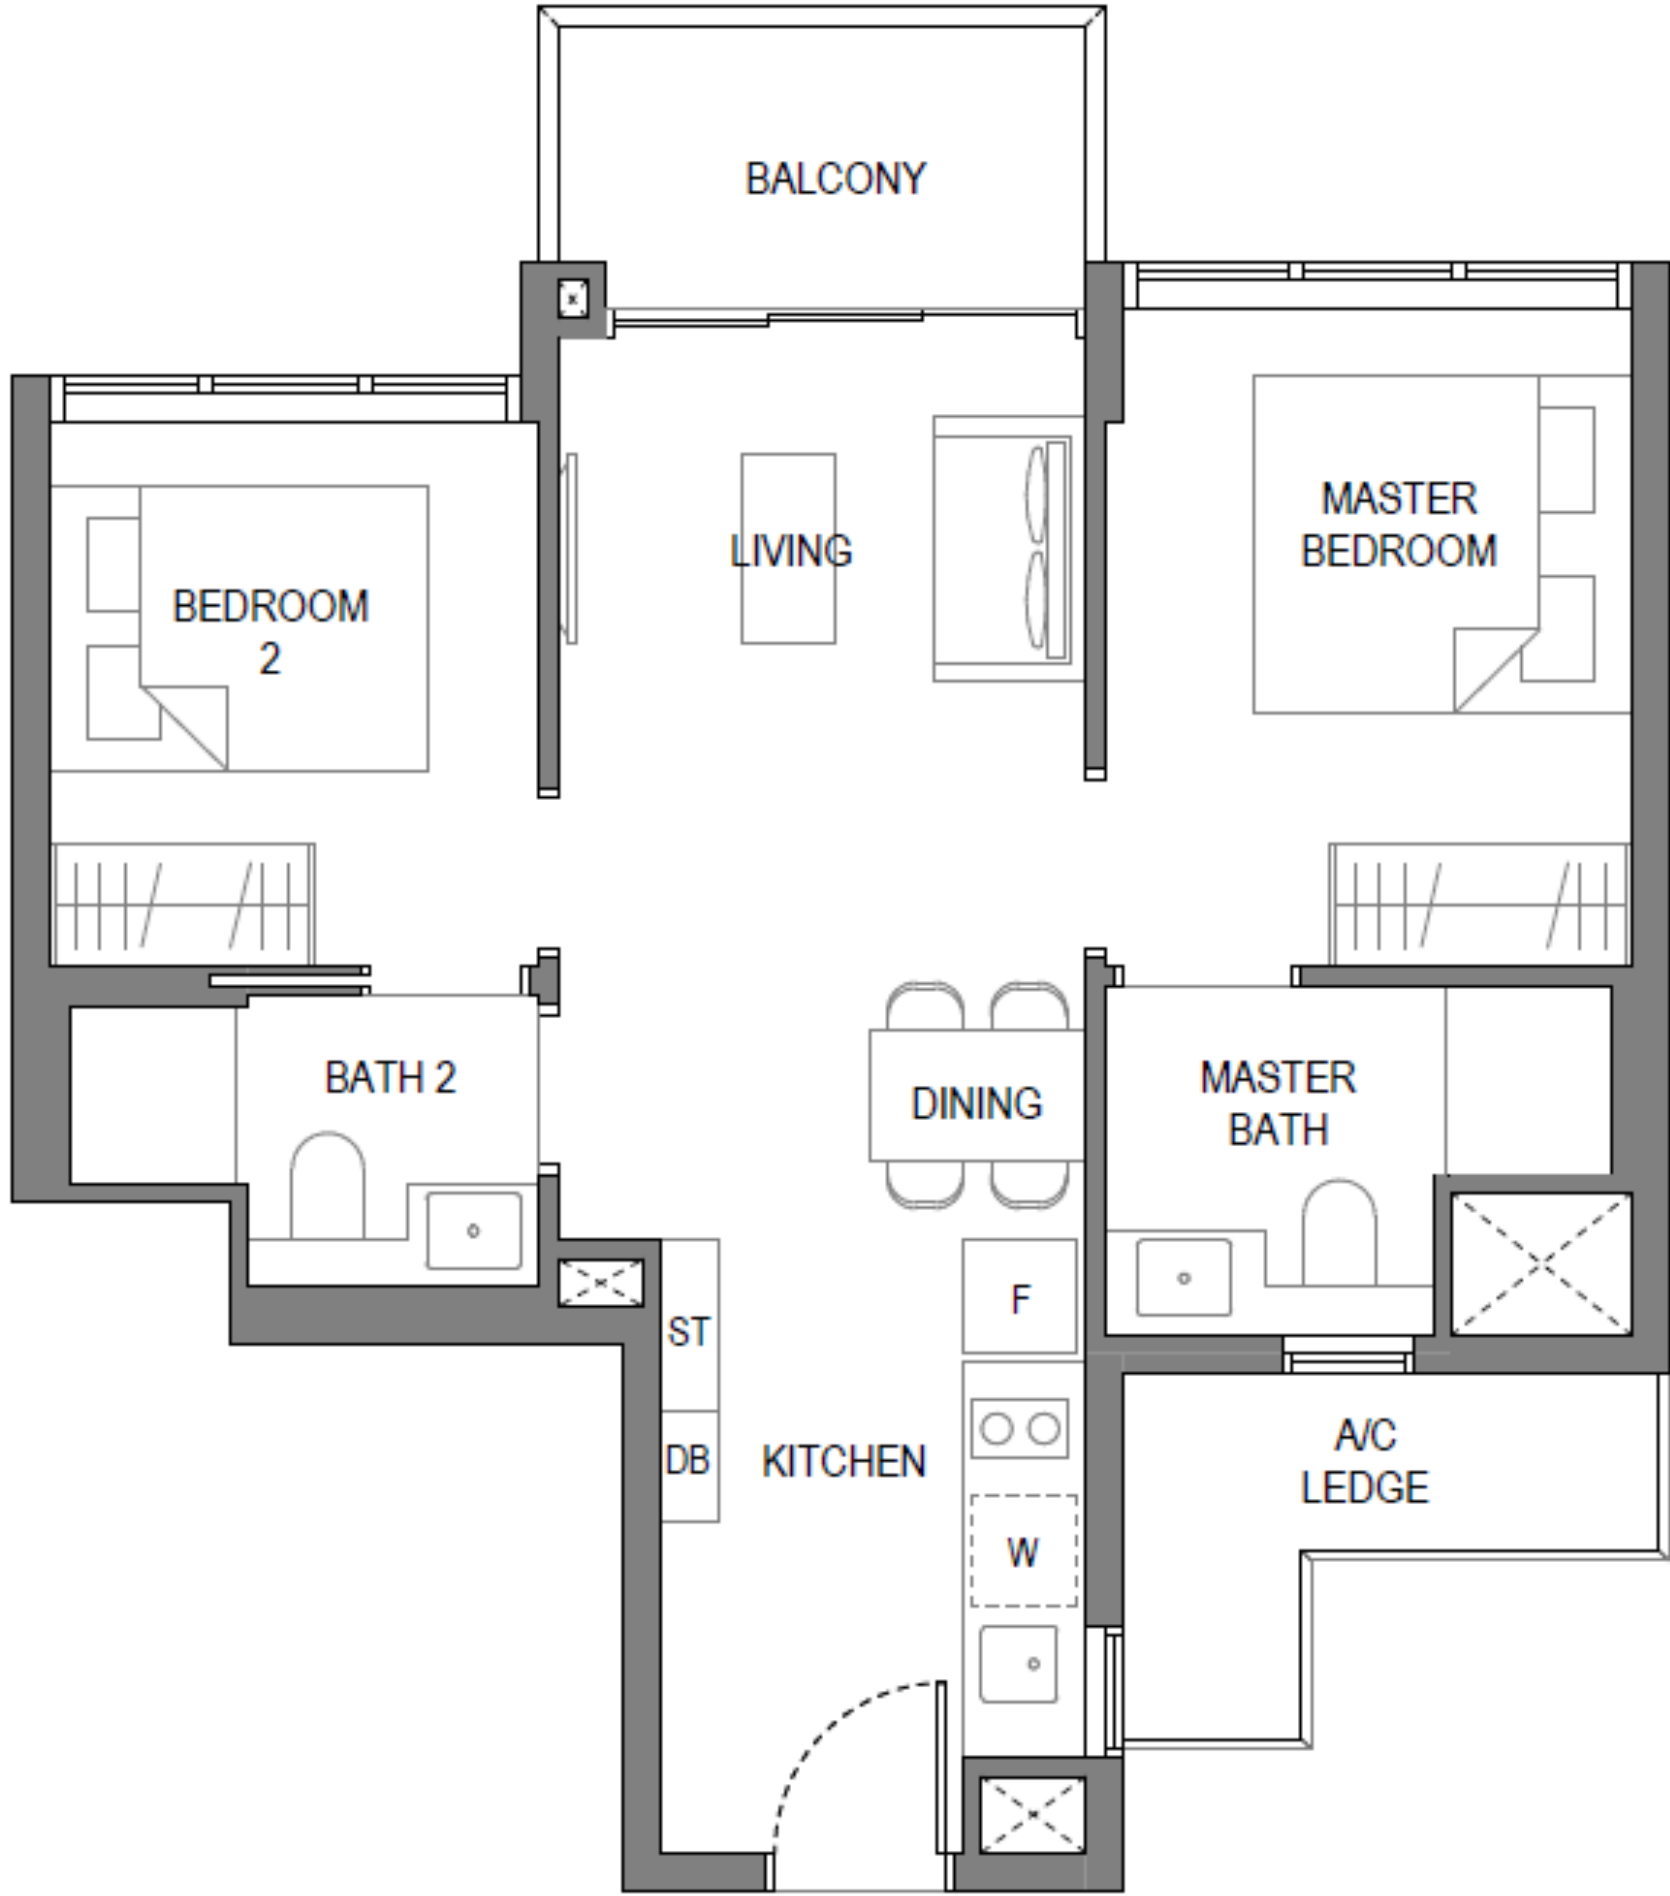

A1S – 1 BEDROOM +STUDY (50 SQM)

- Efficient & functional Living, Dining & Kitchen space
- Open kitchen concept
- Direct access of study to balcony area

B1 – 2 BEDROOM DELUXE (60 SQM)

- Efficient & functional Living, Dining & Kitchen space
- Open kitchen concept

B2 – 2 BEDROOM DELUXE (62SQM)

- Efficient & functional Living, Dining & Kitchen space
- Open kitchen concept

B3S – 2 BEDROOM + STUDY (68 SQM)

- Efficient & functional Living, Dining & Kitchen space
- Double rows of Kitchen counter & storage space
- Direct access of study to balcony area

B4S – 2 BEDROOM + STUDY (68 SQM)

- Efficient & functional Living, Dining & Kitchen space
- Double rows of Kitchen counter & storage space
- Direct access of study to balcony area

C1 – 3 BEDROOM DELUXE (87 SQM)

- Efficient & functional Living, Dining & Kitchen space
- Double rows of Kitchen counter & storage space
- Flexi
- Spacious master bedroom

C2 – 3 BEDROOM PREMIUM (102 SQM)

- Comfortable Living & Dining space
- Enclosed and well-ventilated Kitchen
- Extended back of house space
- Household Shelter and WC
- Spacious master bedroom