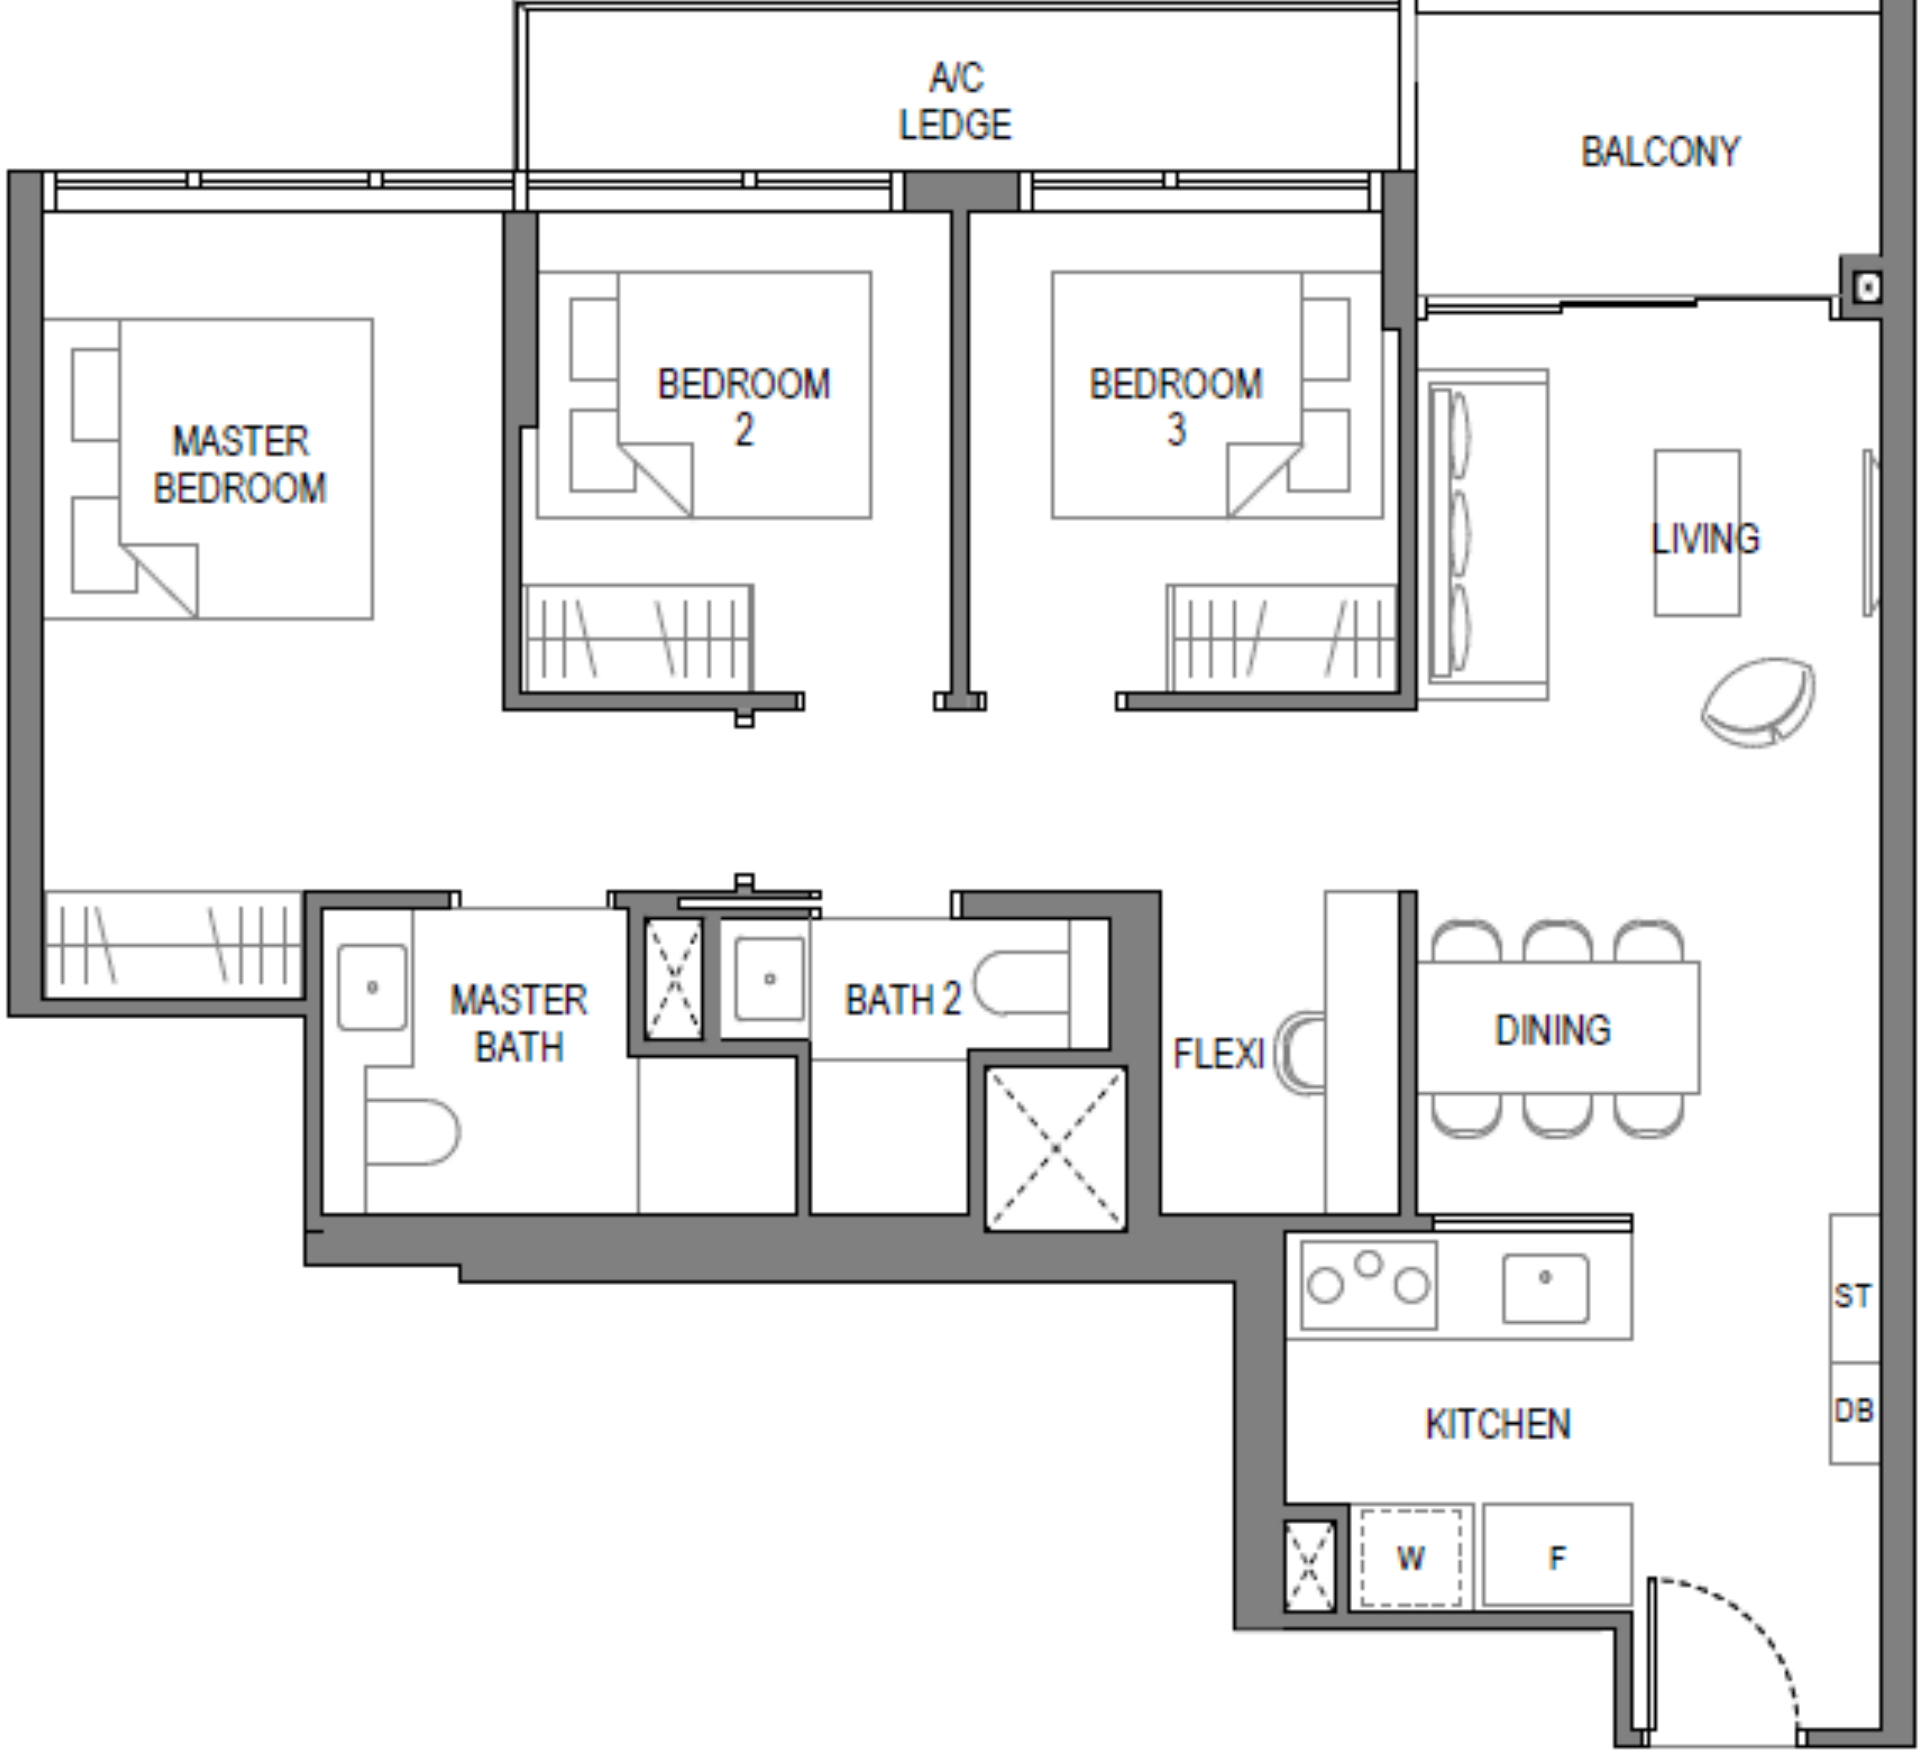

A1S – 1 BEDROOM +STUDY (50 SQM)

- Efficient & functional Living, Dining & Kitchen space
- Open kitchen concept
- Direct access of study to balcony area

B1 – 2 BEDROOM DELUXE (60 SQM)

- Efficient & functional Living, Dining & Kitchen space
- Open kitchen concept

B2 – 2 BEDROOM DELUXE (62SQM)

- Efficient & functional Living, Dining & Kitchen space
- Open kitchen concept

B3S – 2 BEDROOM + STUDY (68 SQM)

- Efficient & functional Living, Dining & Kitchen space
- Double rows of Kitchen counter & storage space
- Direct access of study to balcony area

B4S – 2 BEDROOM + STUDY (68 SQM)

- Efficient & functional Living, Dining & Kitchen space
- Double rows of Kitchen counter & storage space
- Direct access of study to balcony area

C1 – 3 BEDROOM DELUXE (87 SQM)

- Efficient & functional Living, Dining & Kitchen space
- Double rows of Kitchen counter & storage space
- Flexi
- Spacious master bedroom

C2 – 3 BEDROOM PREMIUM (102 SQM)

- Comfortable Living & Dining space
- Enclosed and well-ventilated Kitchen
- Extended back of house space
- Household Shelter and WC
- Spacious master bedroom