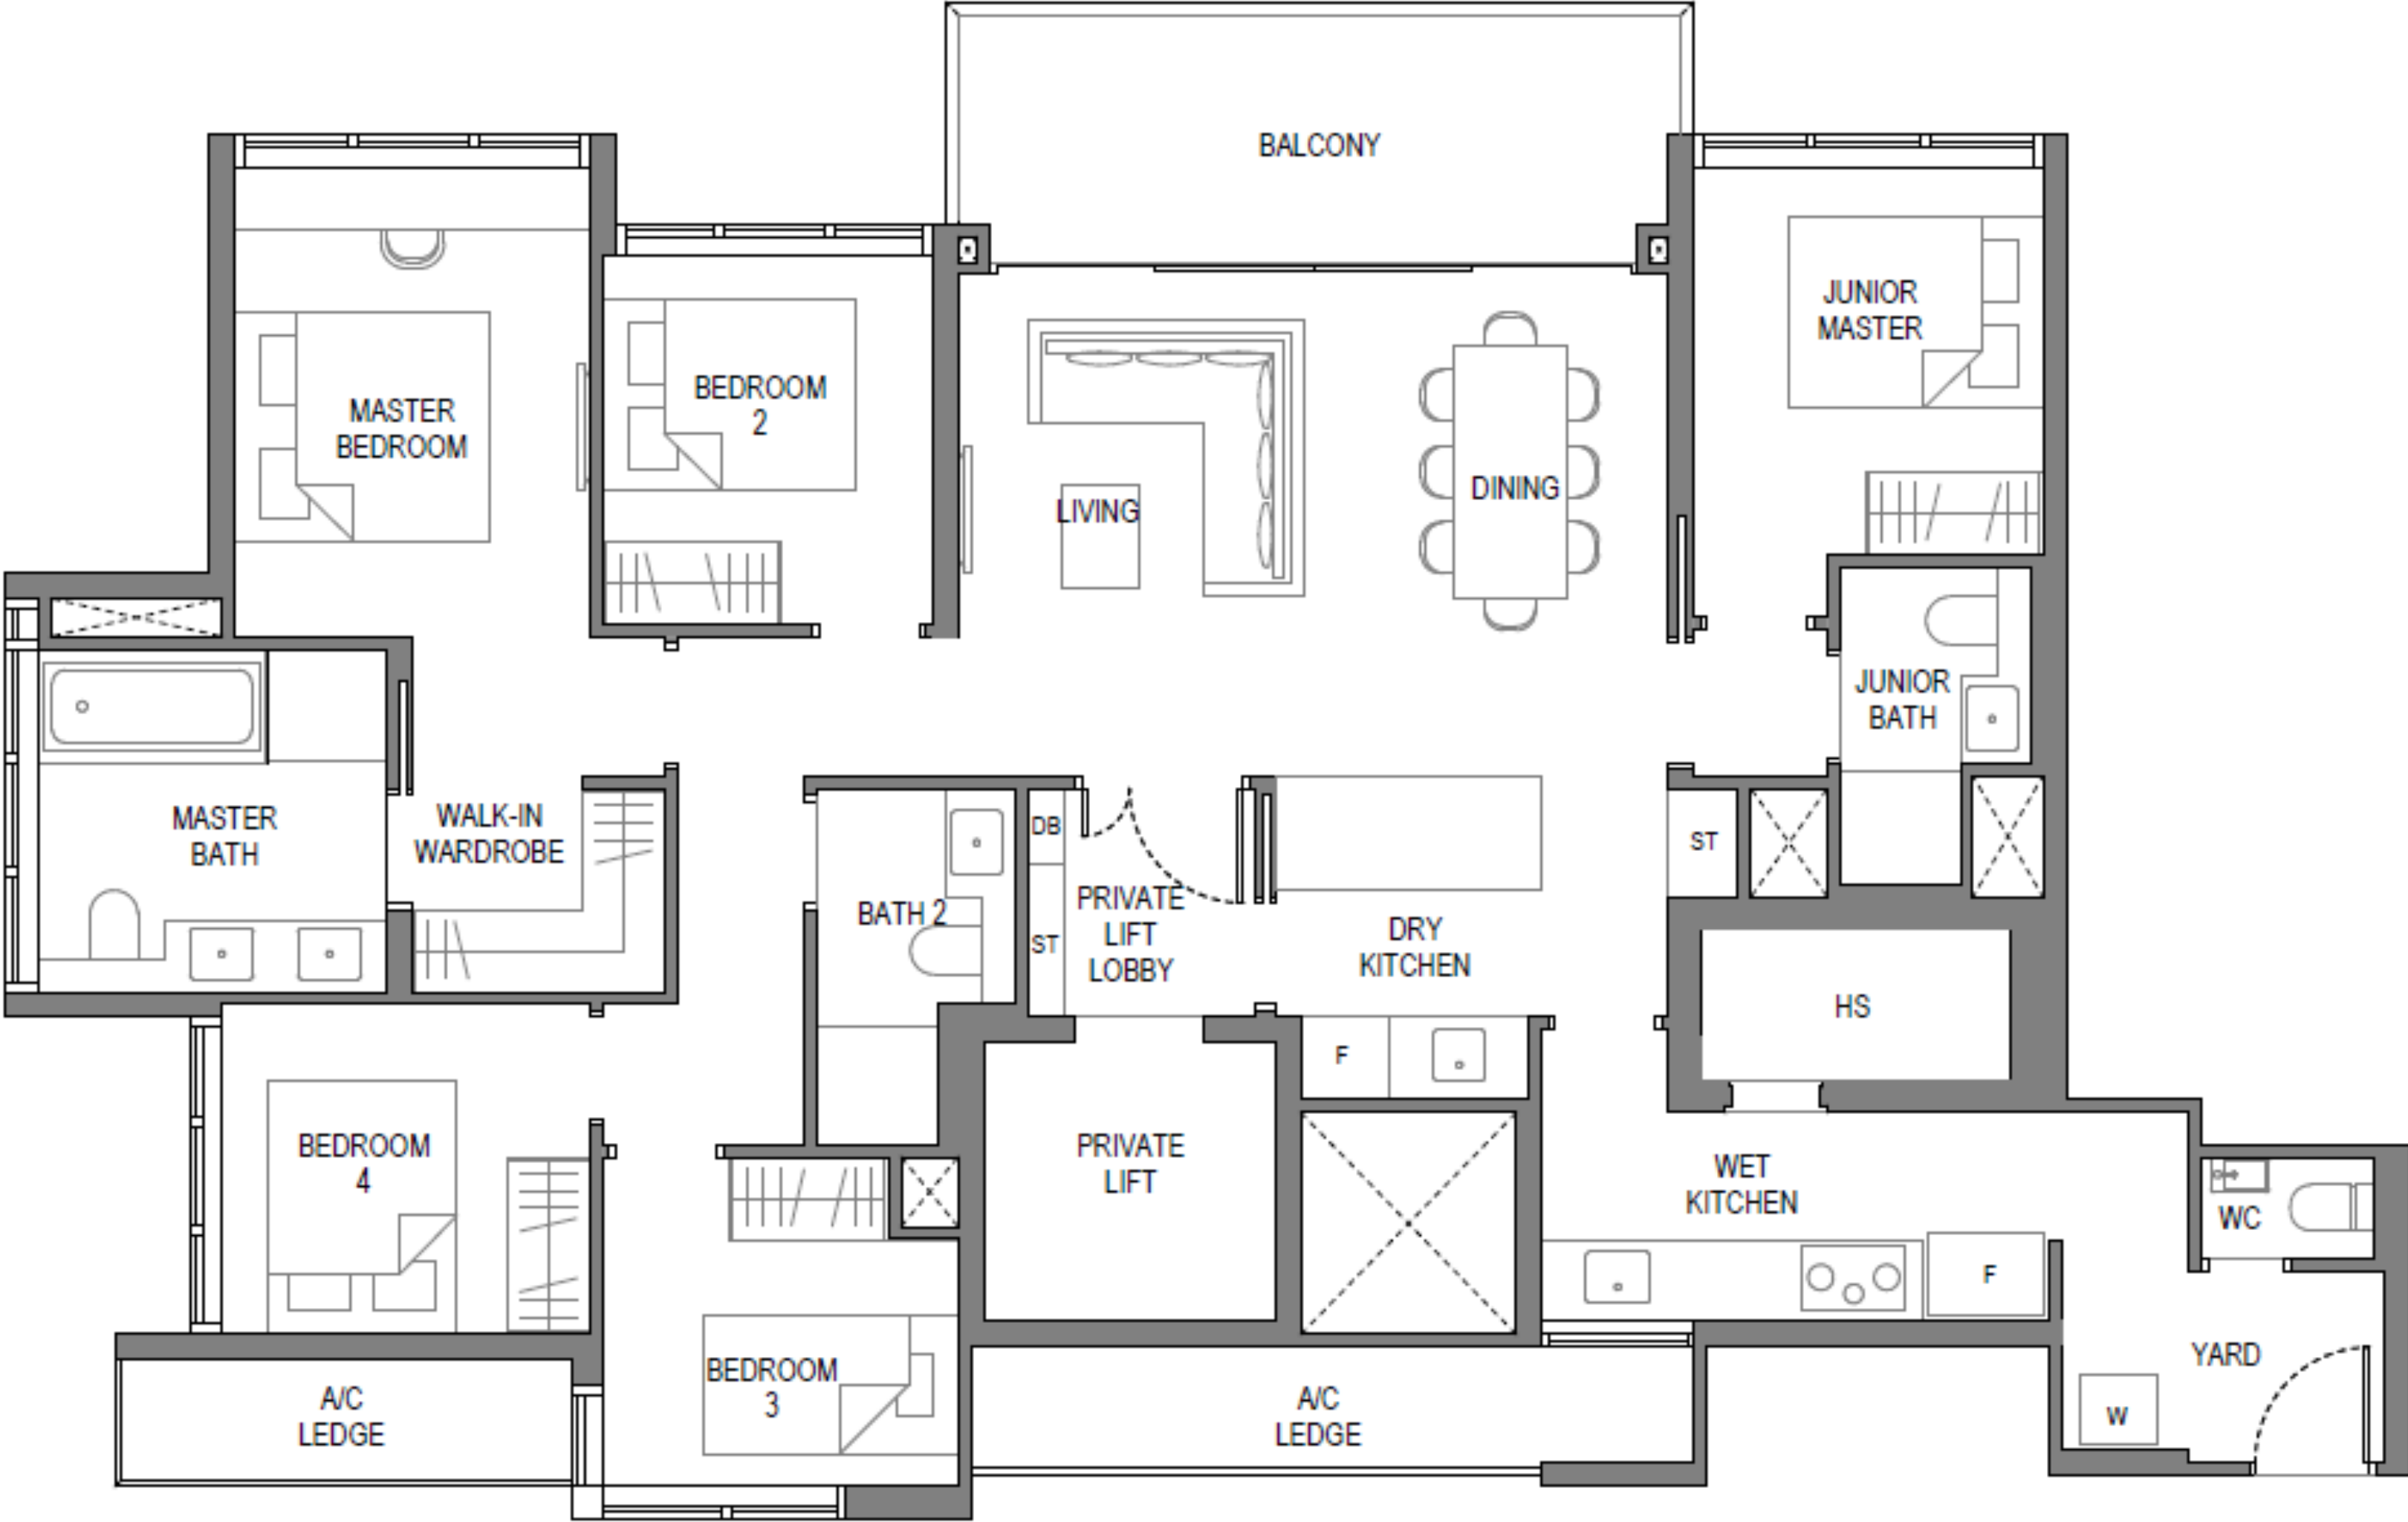

- Efficient & functional Living, Dining & Kitchen space
- Double rows of Kitchen counter & storage space
- Flexi
- Spacious master bedroom

C2 – 3 BEDROOM PREMIUM (102 SQM)

- Comfortable Living & Dining space
- Enclosed and well-ventilated Kitchen
- Extended back of house space
- Household Shelter and WC
- Spacious master bedroom

- Comfortable Living & Dining space
- Enclosed and well-ventilated Kitchen
- Extended back of house space
- Household Shelter and WC
- Spacious master bedroom

C5S – 3 BEDROOM PREMIUM + STUDY (111 SQM)

- Comfortable Living & Dining space
- Enclosed and well-ventilated Kitchen
- Extended back of house space
- Household Shelter and WC
- Spacious master bedroom

D1 – 4 BEDROOM LUXURY (142 SQM)

- Comfortable Living & Dining space
- Enclosed and well-ventilated Kitchen
- Extended back of house space
- Household Shelter
- Spacious Utility with WC
- Spacious master bedroom

E1 – 5 BEDROOM LUXURY (156 SQM)

- Comfortable Living & Dining space
- Enclosed and well-ventilated Kitchen
- Extended back of house space
- Household Shelter
- Spacious Utility with WC
- Spacious master bedroom
- Built-in bathtub with big vanity at Master Bath