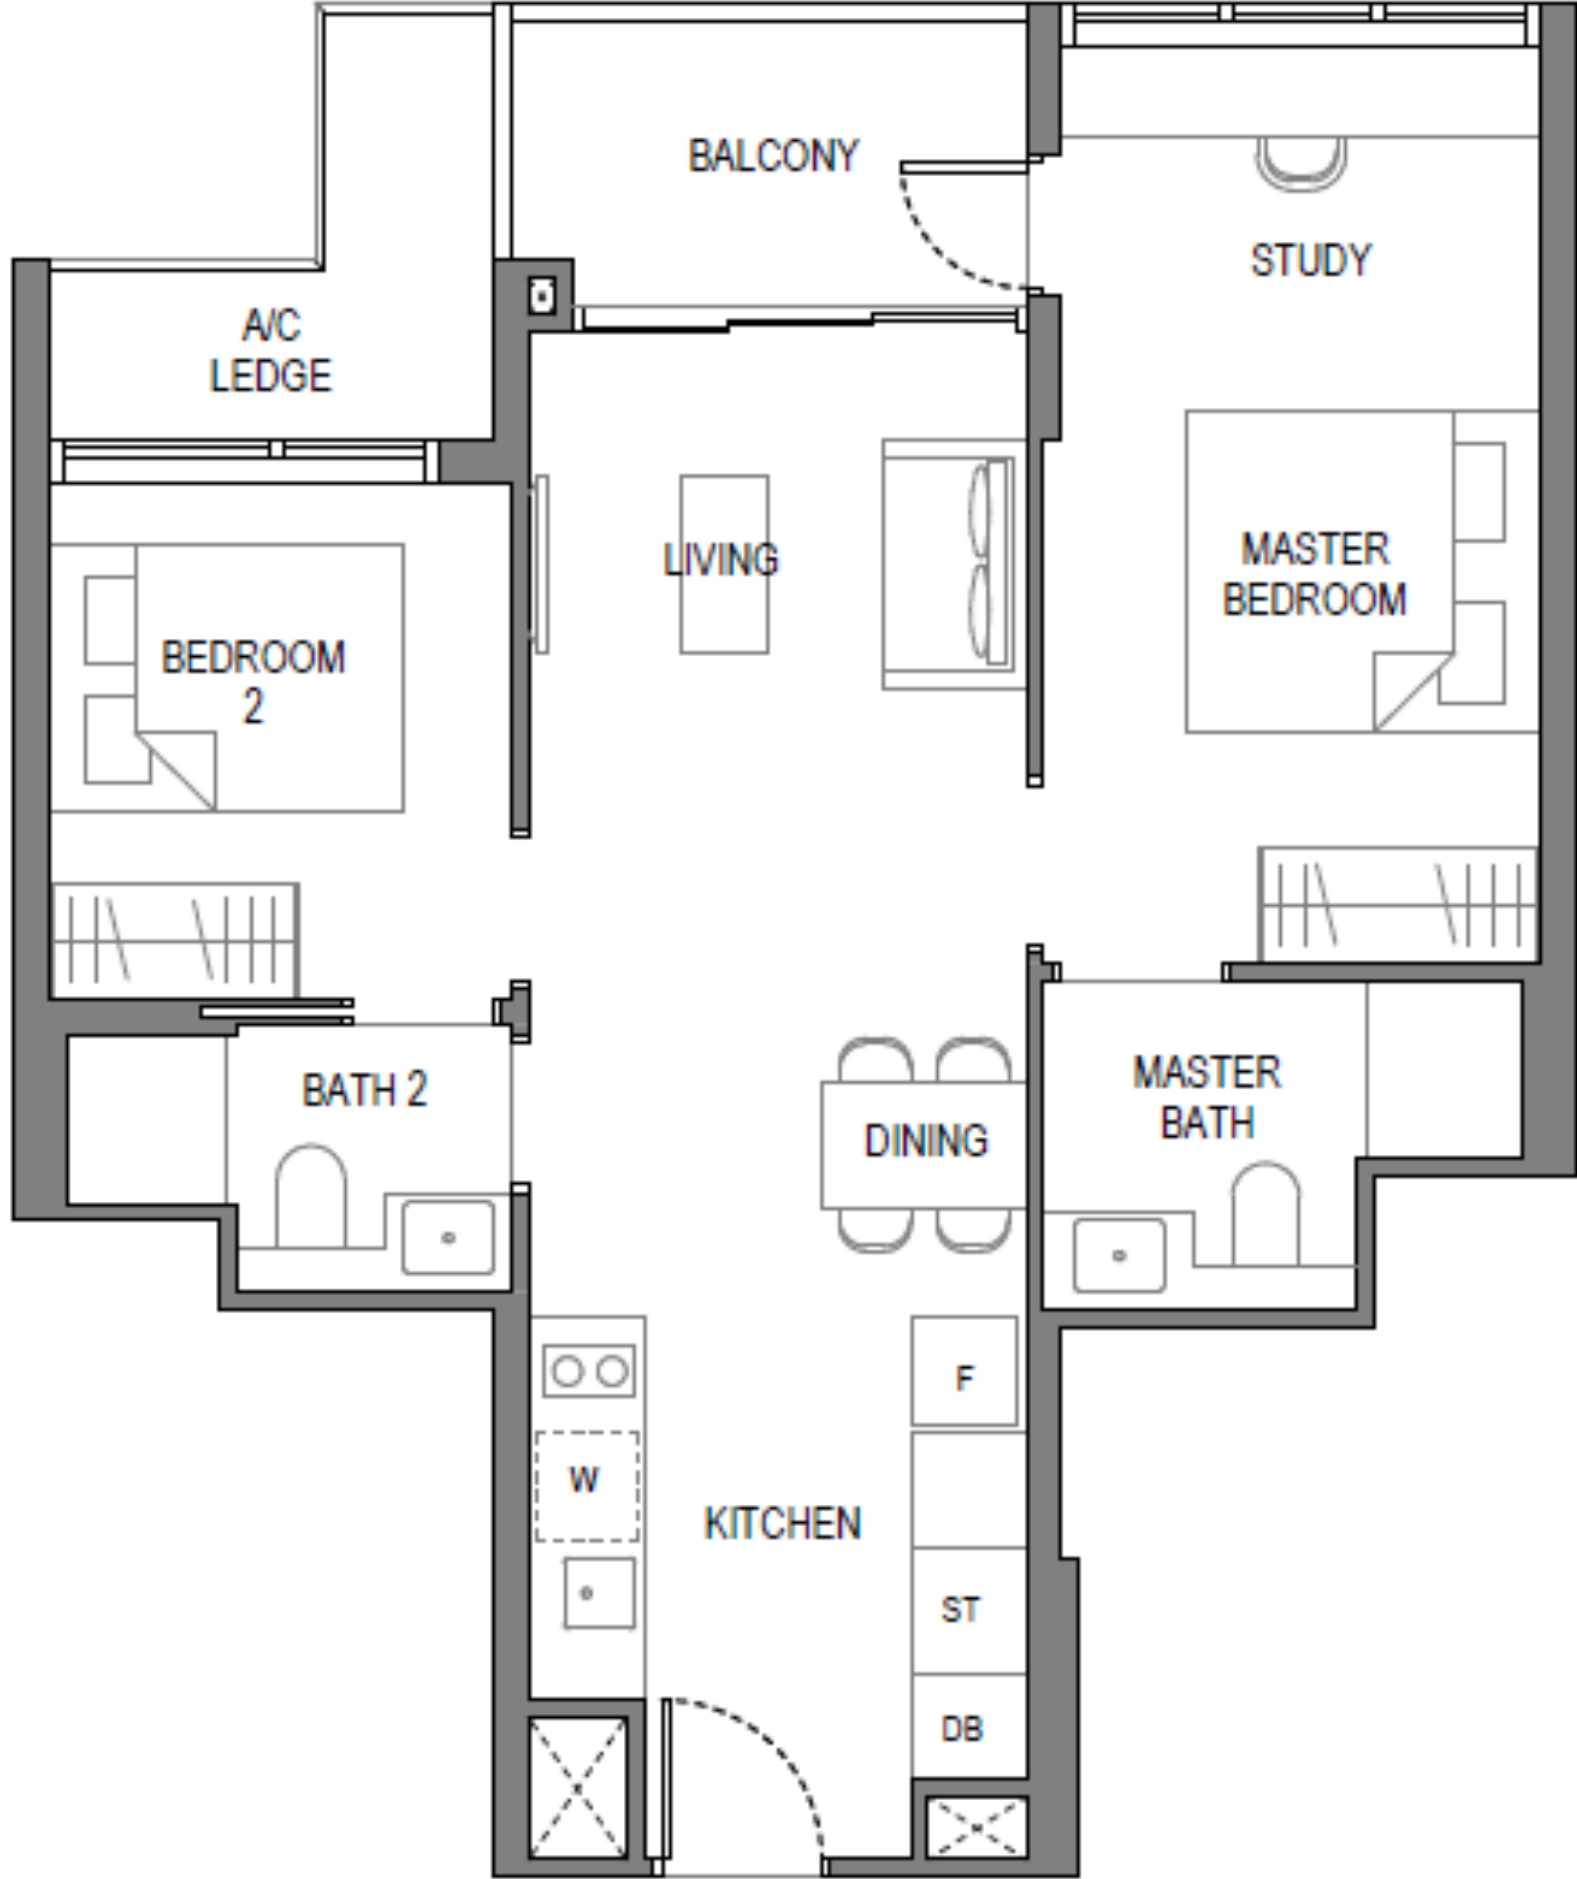

A1S – 1 BEDROOM +STUDY (50 SQM)

- Efficient & functional Living, Dining & Kitchen space
- Open kitchen concept
- Direct access of study to balcony area

B1 – 2 BEDROOM DELUXE (60 SQM)

- Efficient & functional Living, Dining & Kitchen space
- Open kitchen concept

B2 – 2 BEDROOM DELUXE (62SQM)

- Efficient & functional Living, Dining & Kitchen space
- Open kitchen concept

B3S – 2 BEDROOM + STUDY (68 SQM)

- Efficient & functional Living, Dining & Kitchen space
- Double rows of Kitchen counter & storage space
- Direct access of study to balcony area

B4S – 2 BEDROOM + STUDY (68 SQM)

- Efficient & functional Living, Dining & Kitchen space
- Double rows of Kitchen counter & storage space
- Direct access of study to balcony area

C1 – 3 BEDROOM DELUXE (87 SQM)

- Efficient & functional Living, Dining & Kitchen space
- Double rows of Kitchen counter & storage space
- Flexi
- Spacious master bedroom

C2 – 3 BEDROOM PREMIUM (102 SQM)

- Comfortable Living & Dining space
- Enclosed and well-ventilated Kitchen
- Extended back of house space
- Household Shelter and WC
- Spacious master bedroom