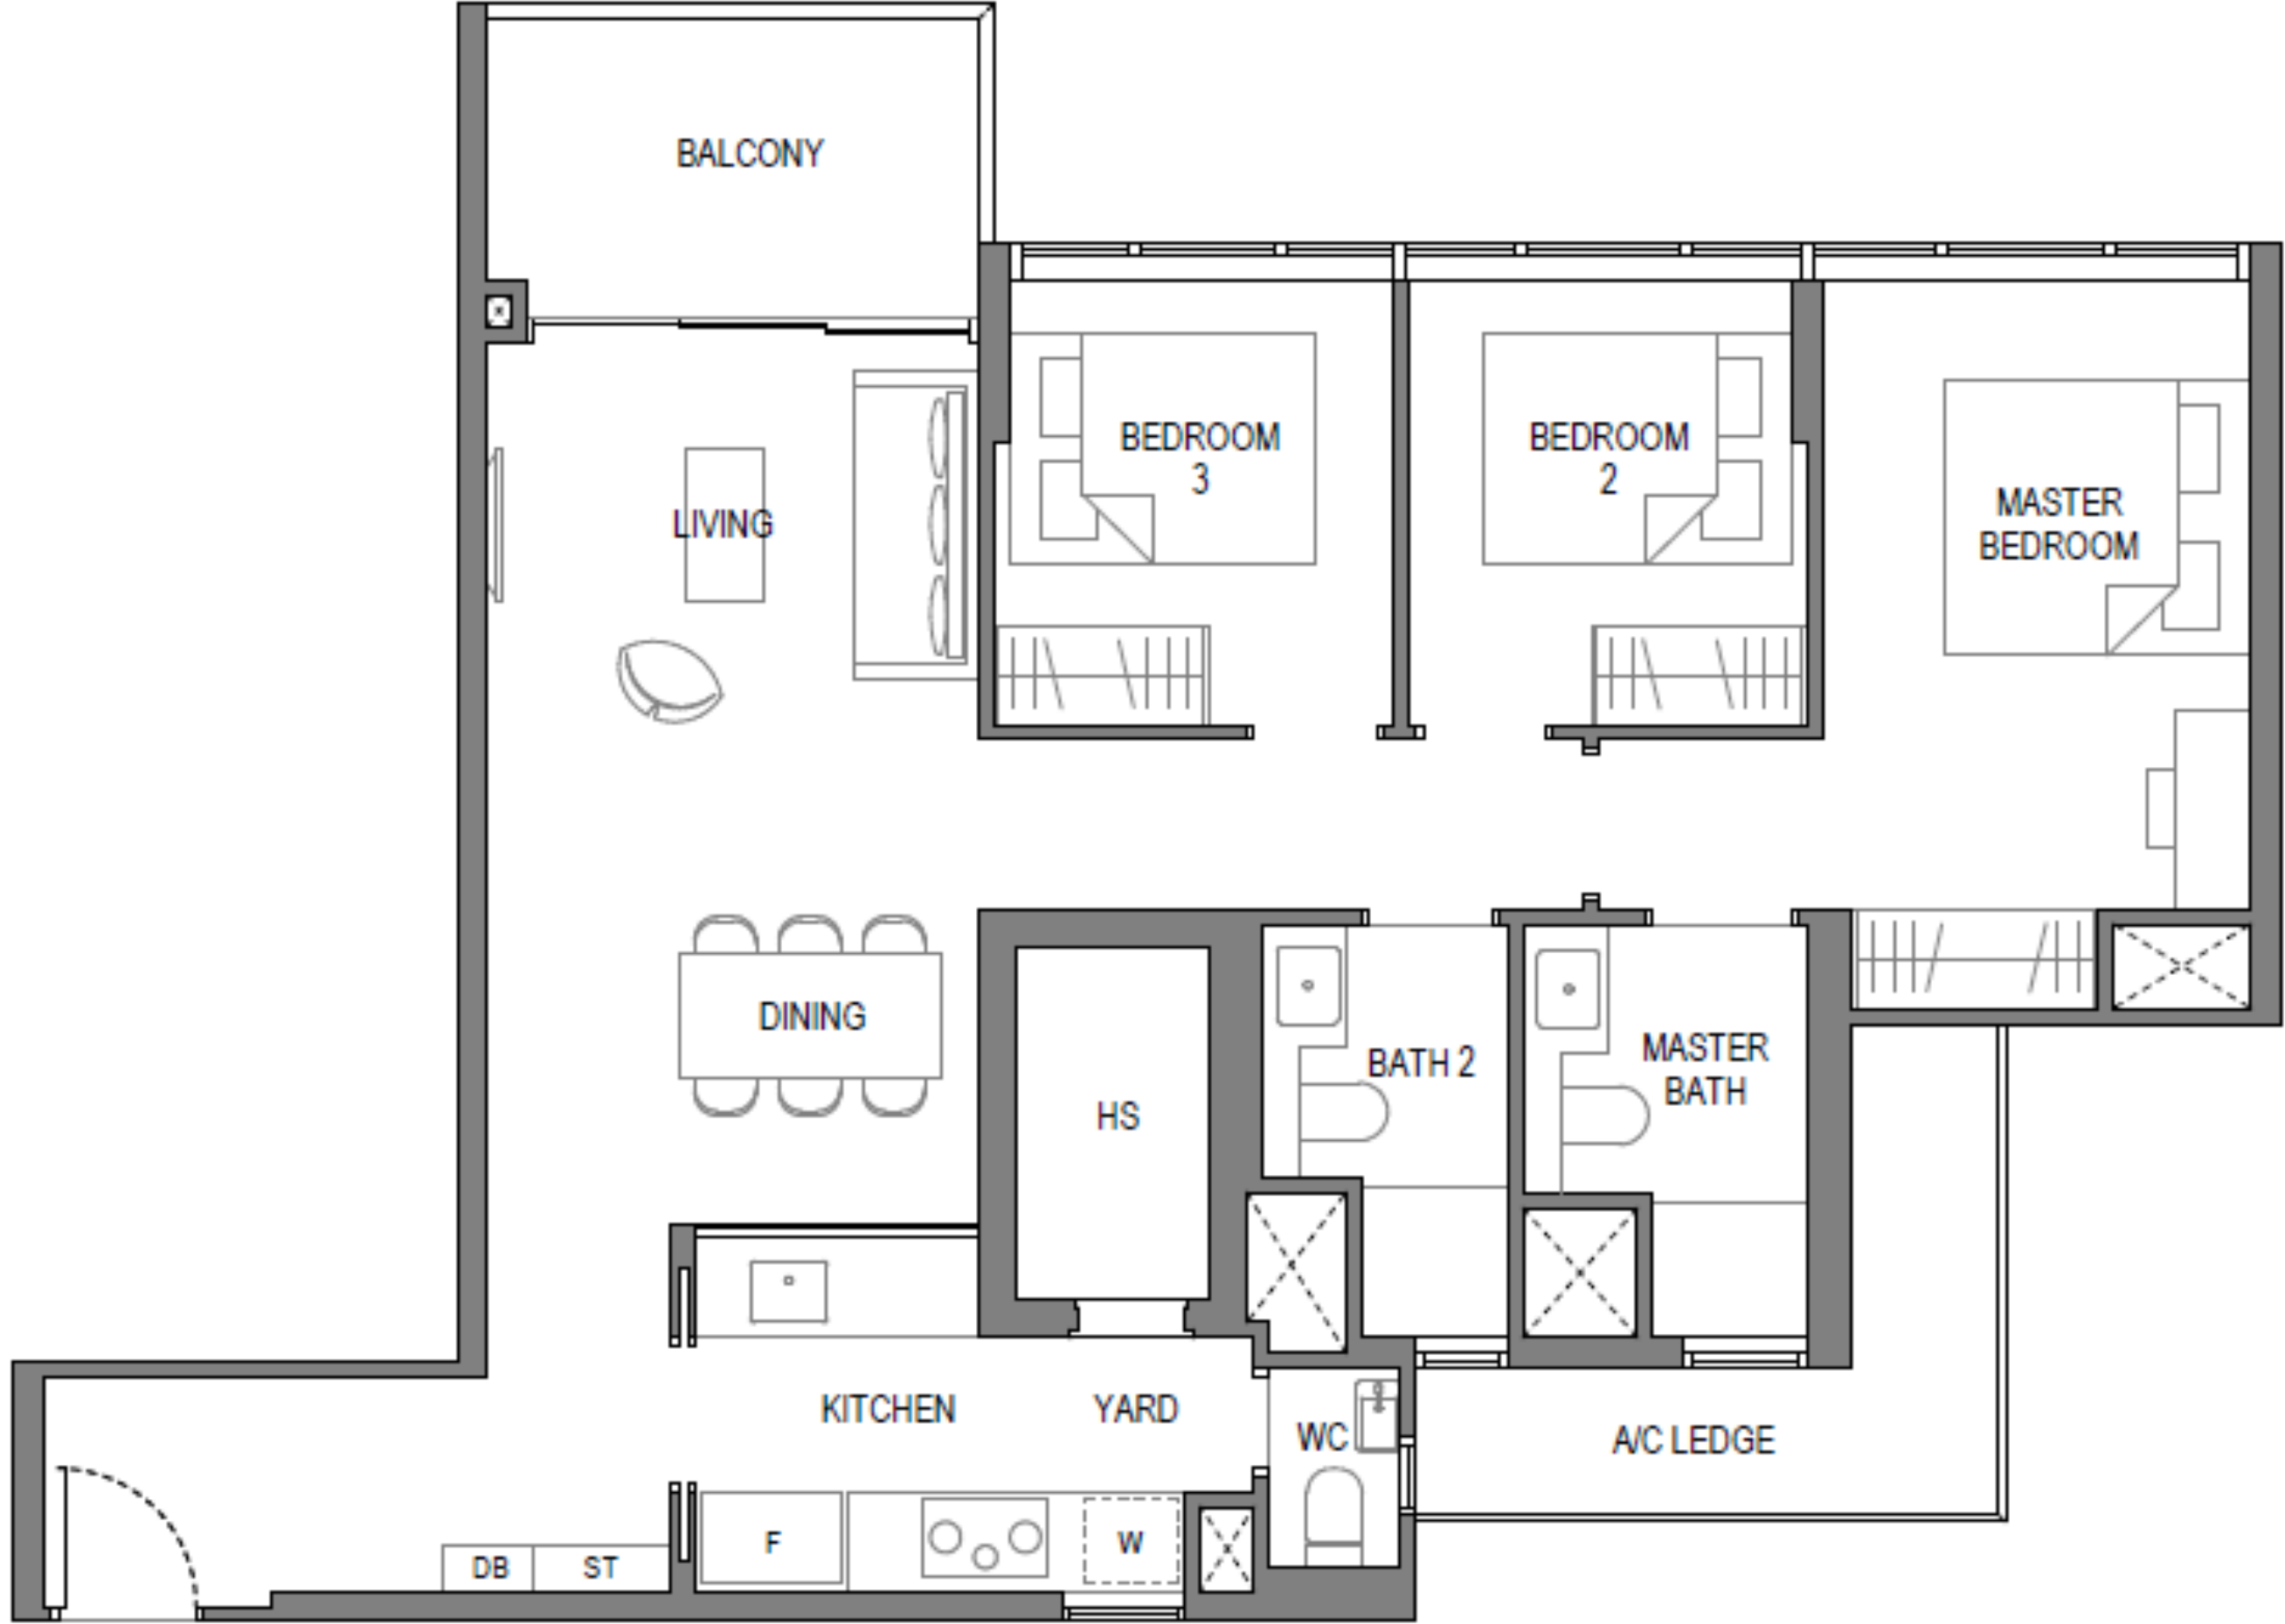

A1S – 1 BEDROOM +STUDY (50 SQM)

- Efficient & functional Living, Dining & Kitchen space
- Open kitchen concept
- Direct access of study to balcony area

B1 – 2 BEDROOM DELUXE (60 SQM)

- Efficient & functional Living, Dining & Kitchen space
- Open kitchen concept

B2 – 2 BEDROOM DELUXE (62SQM)

- Efficient & functional Living, Dining & Kitchen space
- Open kitchen concept

B3S – 2 BEDROOM + STUDY (68 SQM)

- Efficient & functional Living, Dining & Kitchen space
- Double rows of Kitchen counter & storage space
- Direct access of study to balcony area

B4S – 2 BEDROOM + STUDY (68 SQM)

- Efficient & functional Living, Dining & Kitchen space
- Double rows of Kitchen counter & storage space
- Direct access of study to balcony area

C1 – 3 BEDROOM DELUXE (87 SQM)

- Efficient & functional Living, Dining & Kitchen space
- Double rows of Kitchen counter & storage space
- Flexi
- Spacious master bedroom

C2 – 3 BEDROOM PREMIUM (102 SQM)

- Comfortable Living & Dining space
- Enclosed and well-ventilated Kitchen
- Extended back of house space
- Household Shelter and WC
- Spacious master bedroom