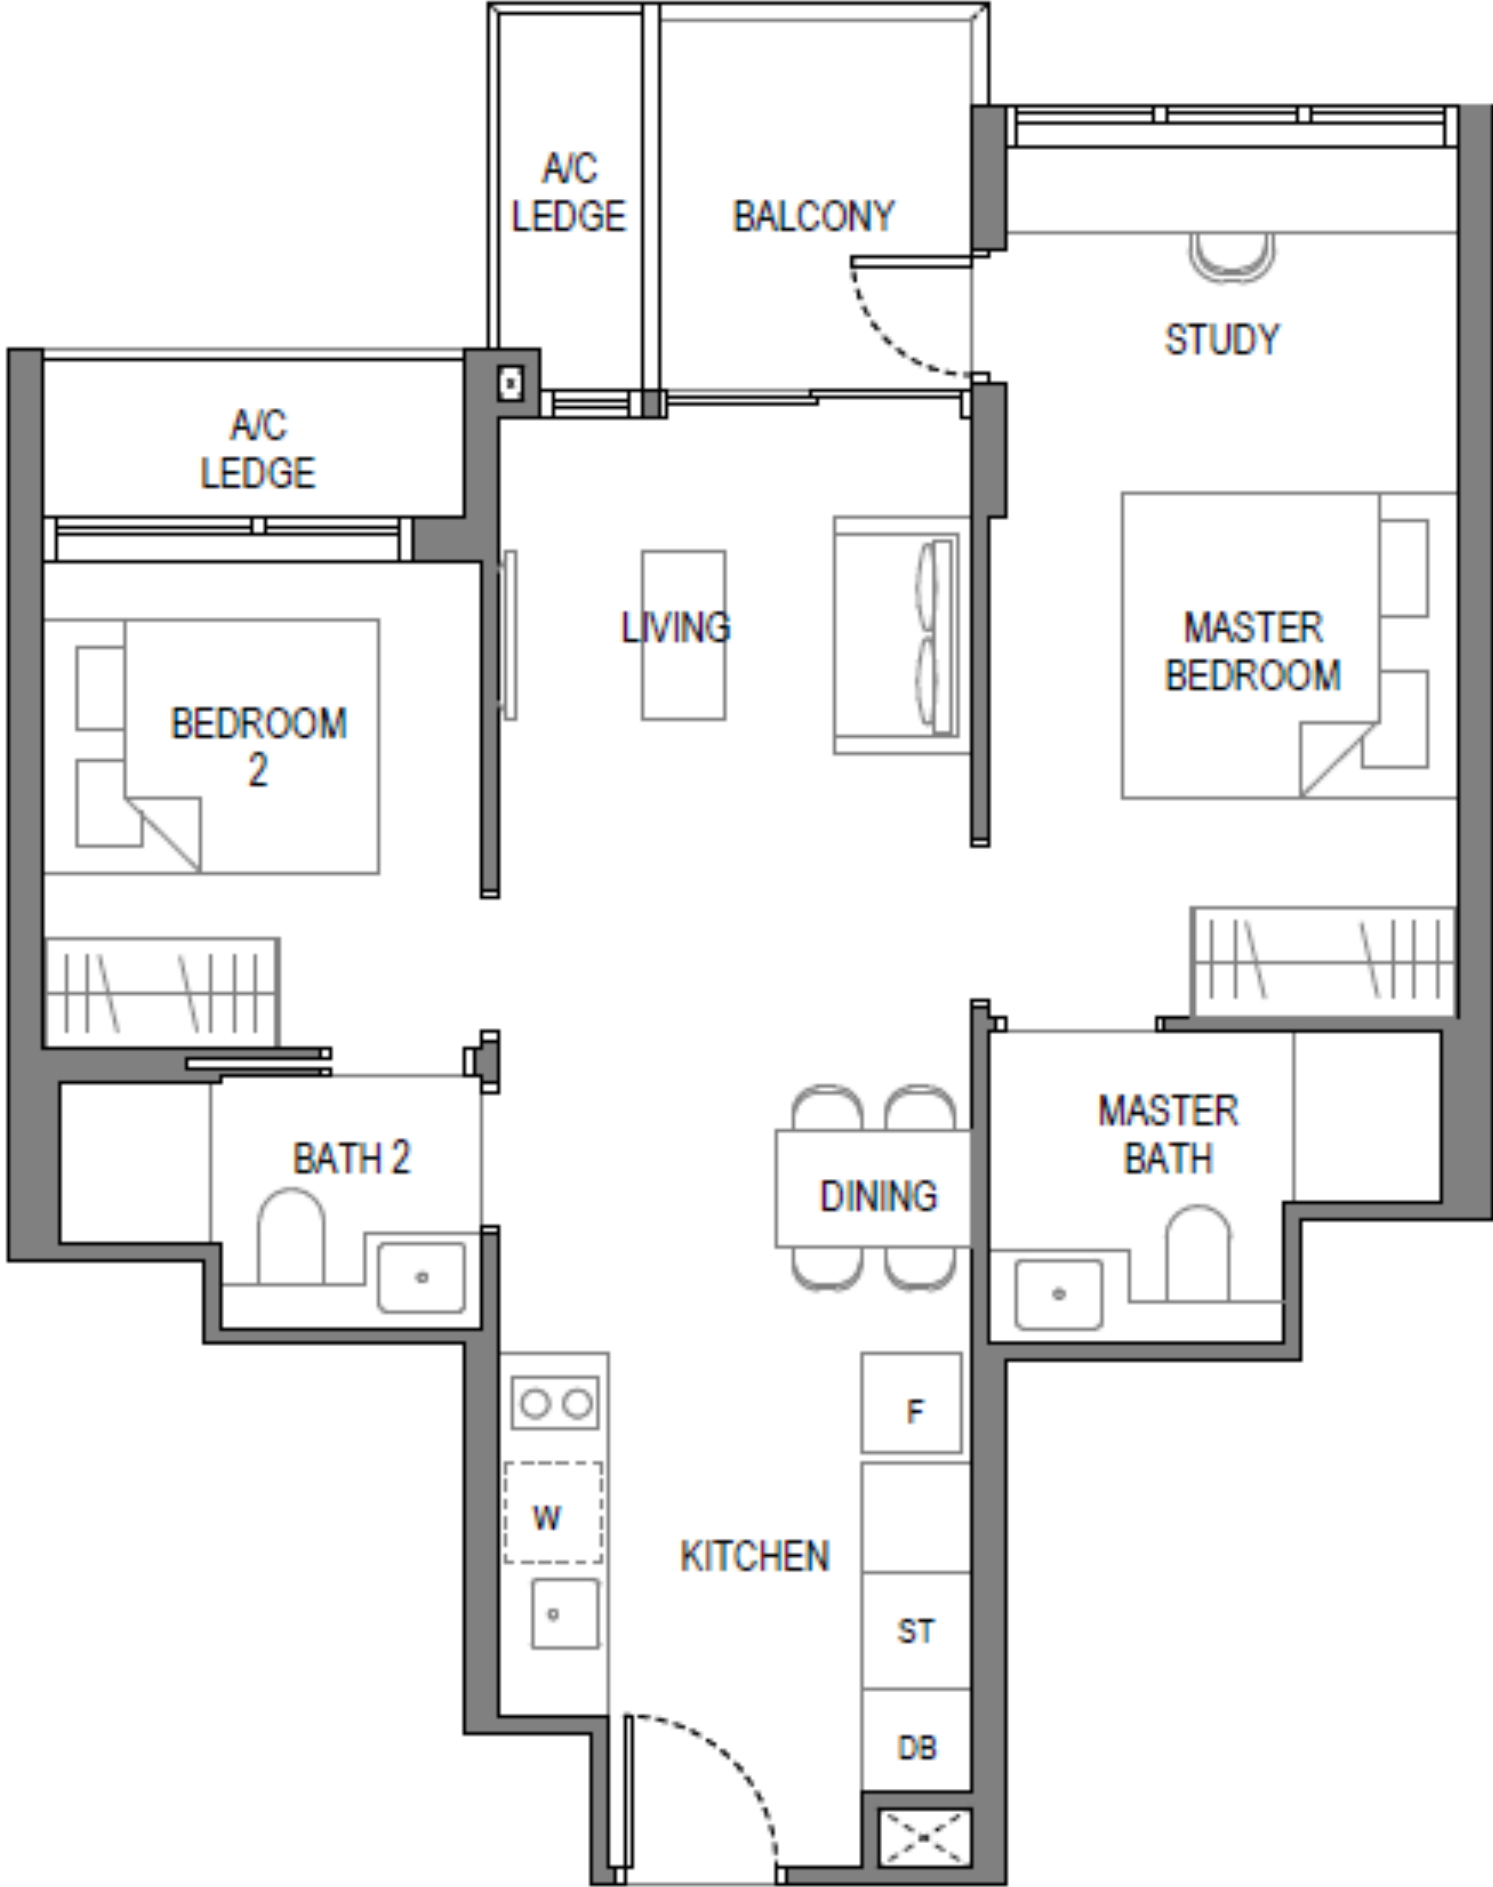

A1S – 1 BEDROOM +STUDY (50 SQM)

- Efficient & functional Living, Dining & Kitchen space
- Open kitchen concept
- Direct access of study to balcony area

B1 – 2 BEDROOM DELUXE (60 SQM)

- Efficient & functional Living, Dining & Kitchen space
- Open kitchen concept

B2 – 2 BEDROOM DELUXE (62SQM)

- Efficient & functional Living, Dining & Kitchen space
- Open kitchen concept

B3S – 2 BEDROOM + STUDY (68 SQM)

- Efficient & functional Living, Dining & Kitchen space
- Double rows of Kitchen counter & storage space
- Direct access of study to balcony area

B4S – 2 BEDROOM + STUDY (68 SQM)

- Efficient & functional Living, Dining & Kitchen space
- Double rows of Kitchen counter & storage space
- Direct access of study to balcony area

C1 – 3 BEDROOM DELUXE (87 SQM)

- Efficient & functional Living, Dining & Kitchen space
- Double rows of Kitchen counter & storage space
- Flexi
- Spacious master bedroom

C2 – 3 BEDROOM PREMIUM (102 SQM)

- Comfortable Living & Dining space
- Enclosed and well-ventilated Kitchen
- Extended back of house space
- Household Shelter and WC
- Spacious master bedroom