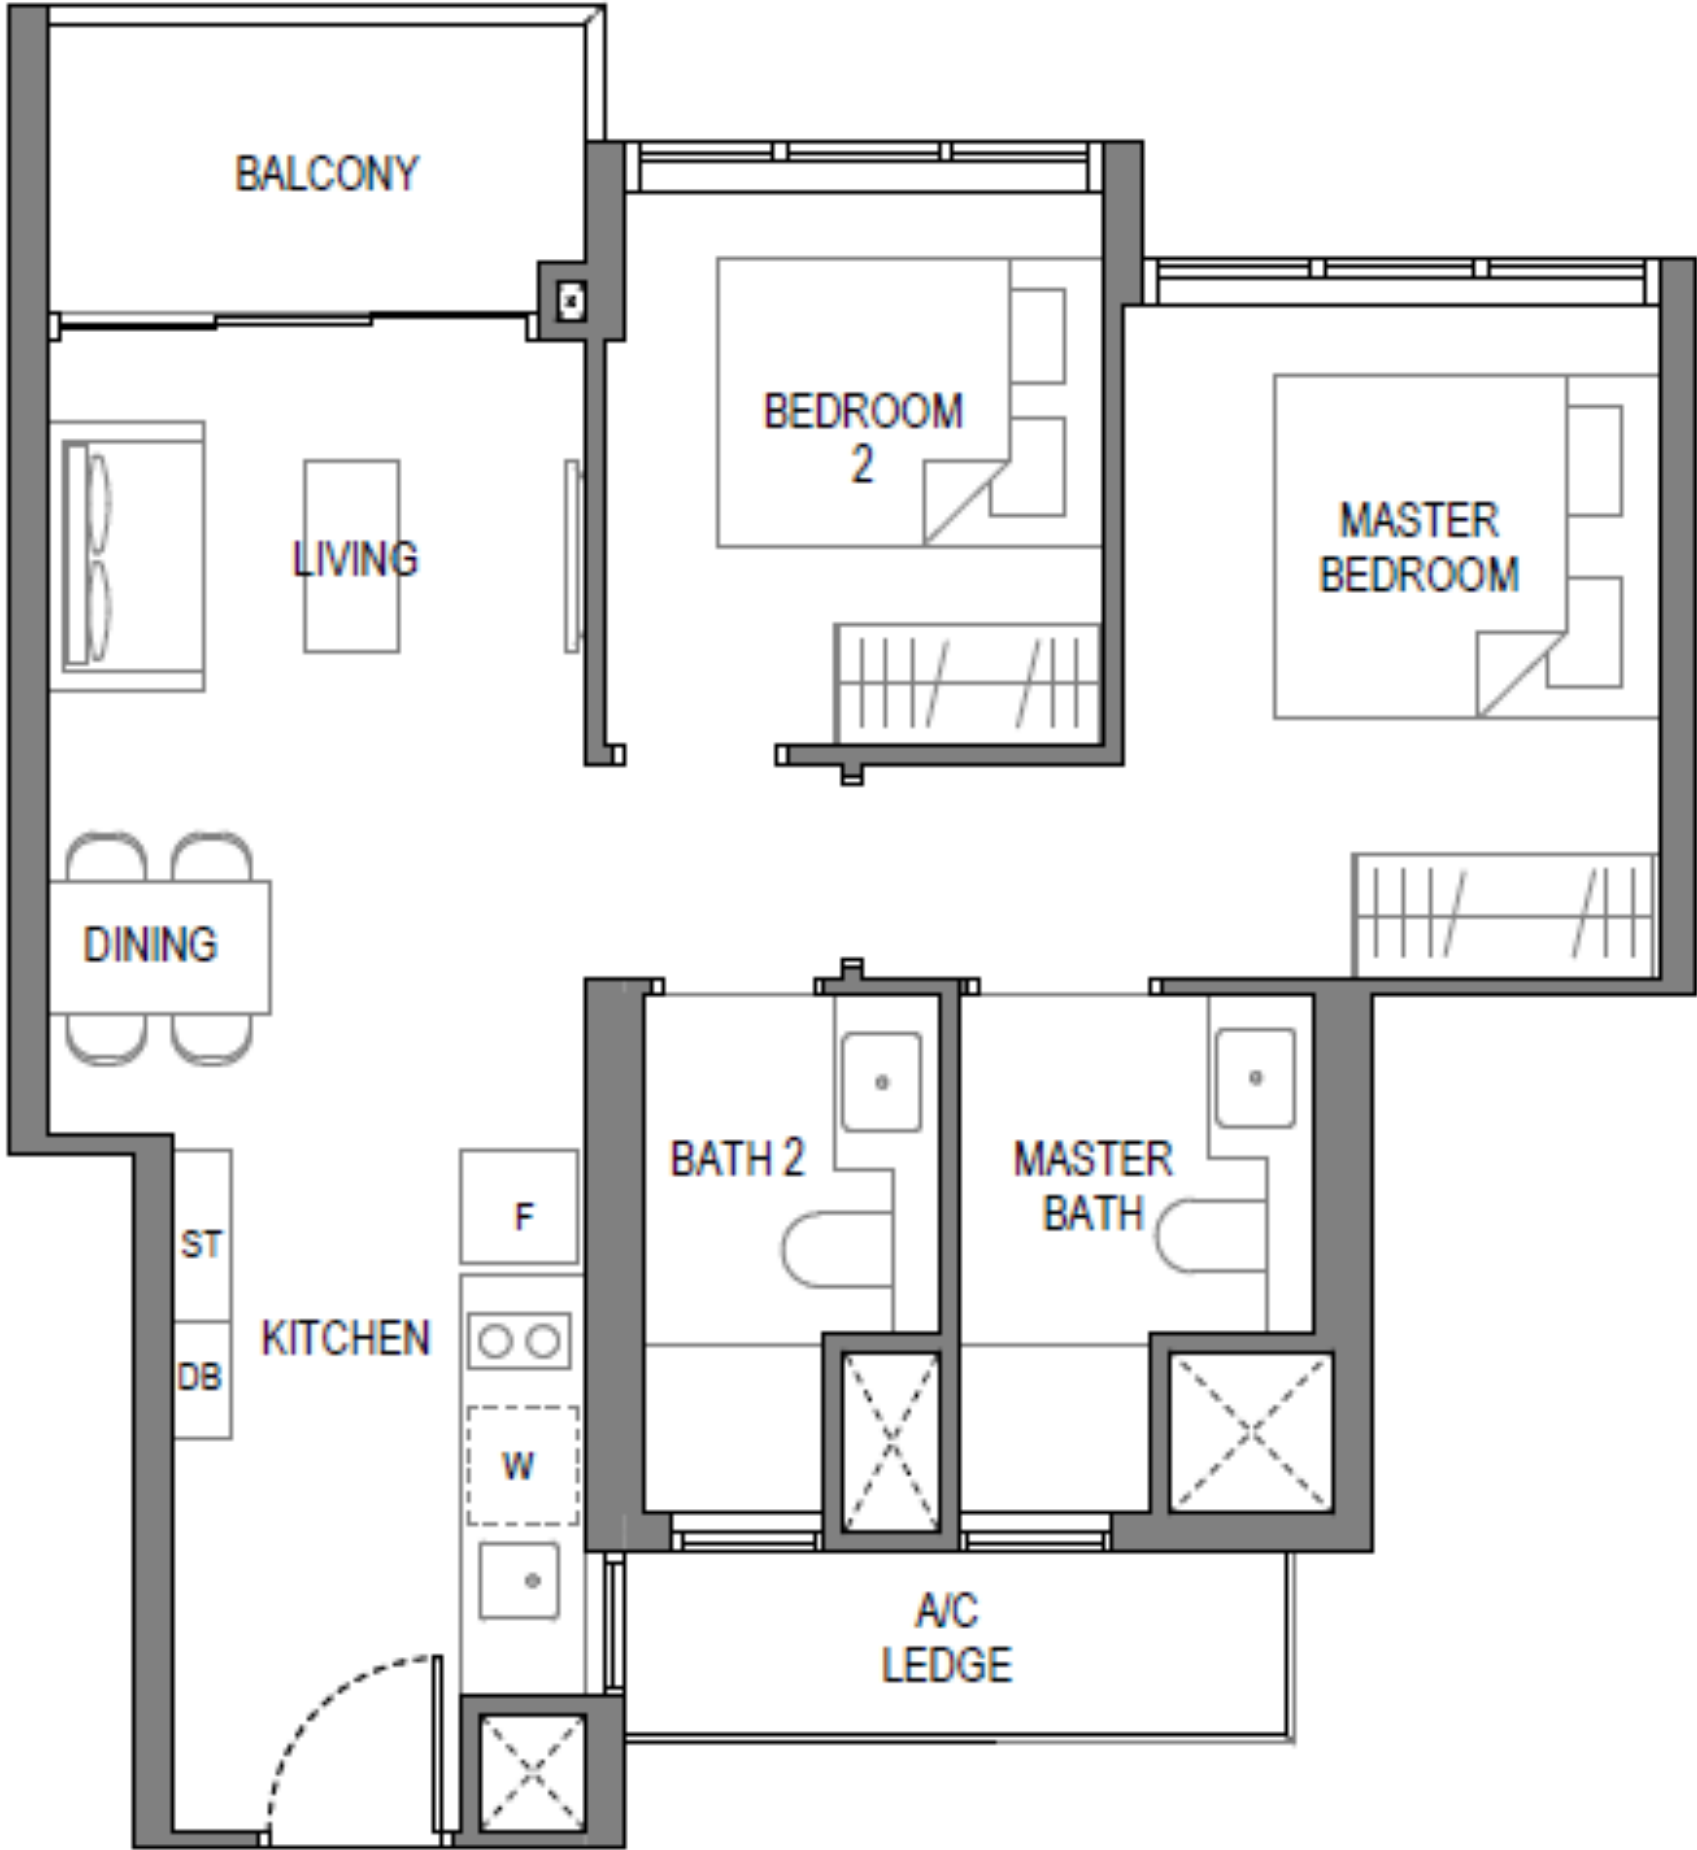

A1S – 1 BEDROOM +STUDY (50 SQM)

- Efficient & functional Living, Dining & Kitchen space
- Open kitchen concept
- Direct access of study to balcony area

B1 – 2 BEDROOM DELUXE (60 SQM)

- Efficient & functional Living, Dining & Kitchen space
- Open kitchen concept

B2 – 2 BEDROOM DELUXE (62SQM)

- Efficient & functional Living, Dining & Kitchen space
- Open kitchen concept

B3S – 2 BEDROOM + STUDY (68 SQM)

- Efficient & functional Living, Dining & Kitchen space
- Double rows of Kitchen counter & storage space
- Direct access of study to balcony area

B4S – 2 BEDROOM + STUDY (68 SQM)

- Efficient & functional Living, Dining & Kitchen space
- Double rows of Kitchen counter & storage space
- Direct access of study to balcony area

C1 – 3 BEDROOM DELUXE (87 SQM)

- Efficient & functional Living, Dining & Kitchen space
- Double rows of Kitchen counter & storage space
- Flexi
- Spacious master bedroom

C2 – 3 BEDROOM PREMIUM (102 SQM)

- Comfortable Living & Dining space
- Enclosed and well-ventilated Kitchen
- Extended back of house space
- Household Shelter and WC
- Spacious master bedroom