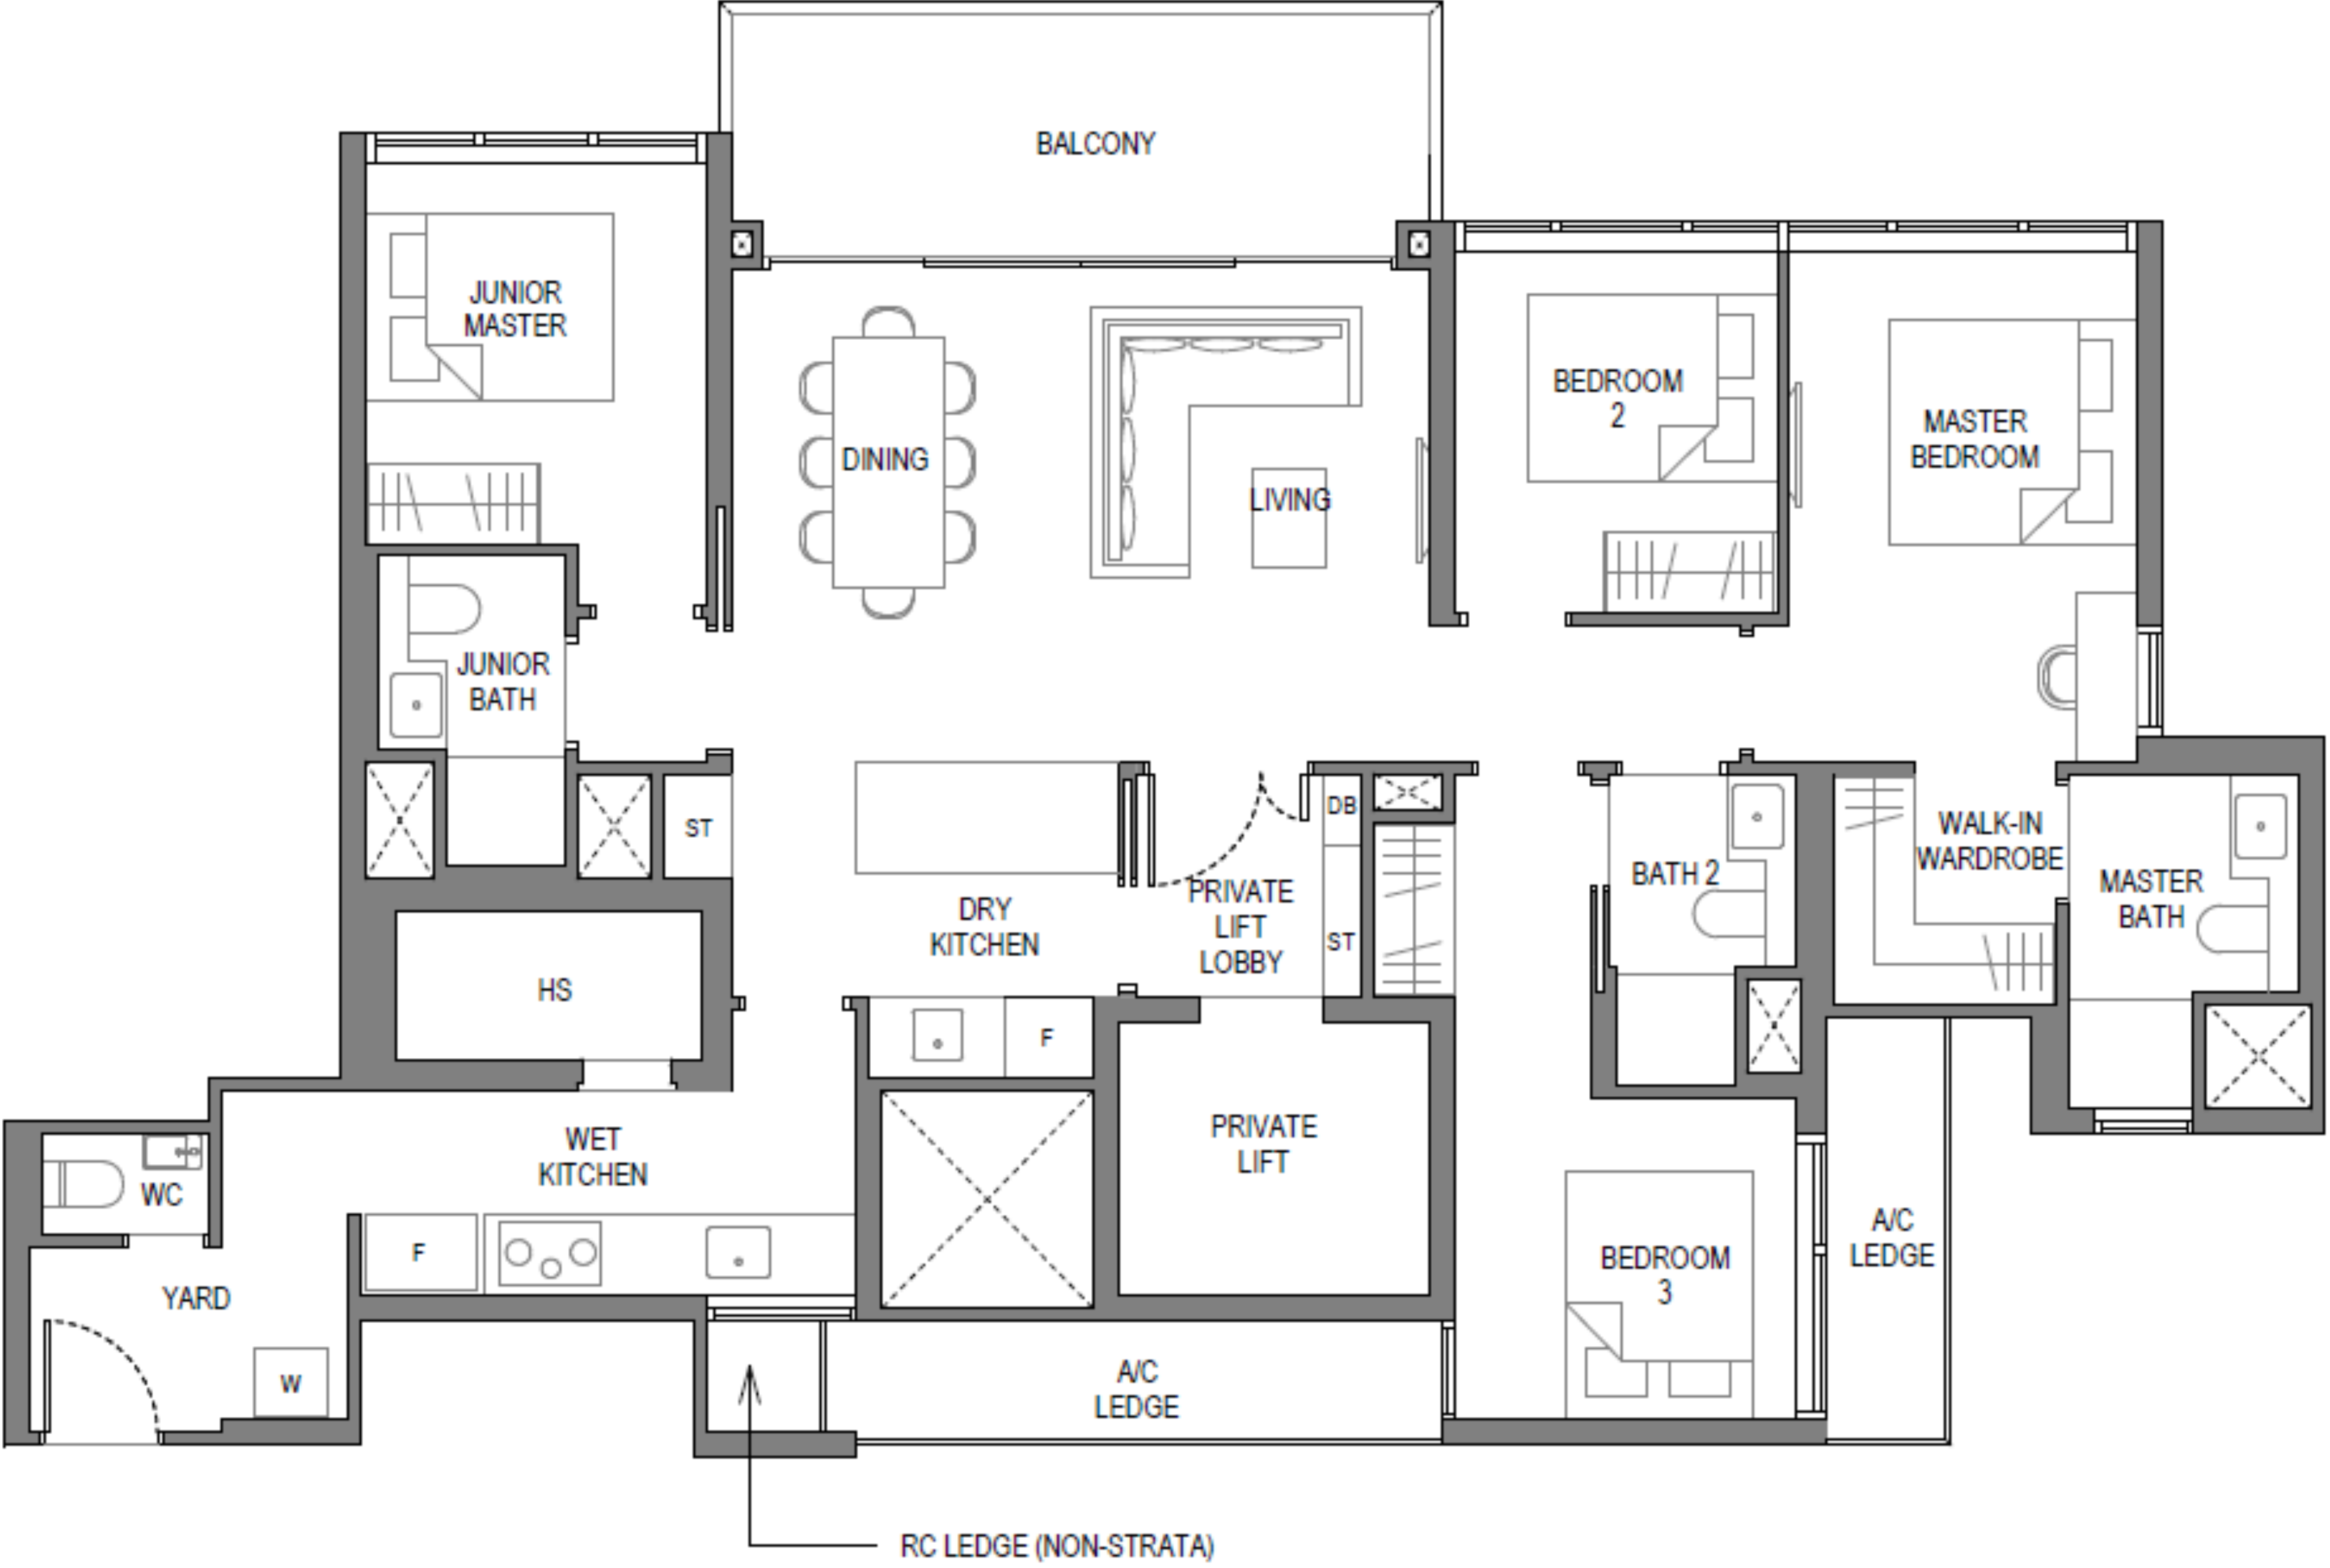

- Efficient & functional Living, Dining & Kitchen space
- Double rows of Kitchen counter & storage space
- Flexi
- Spacious master bedroom

C2 – 3 BEDROOM PREMIUM (102 SQM)

- Comfortable Living & Dining space
- Enclosed and well-ventilated Kitchen
- Extended back of house space
- Household Shelter and WC
- Spacious master bedroom

- Comfortable Living & Dining space
- Enclosed and well-ventilated Kitchen
- Extended back of house space
- Household Shelter and WC
- Spacious master bedroom

C5S – 3 BEDROOM PREMIUM + STUDY (111 SQM)

- Comfortable Living & Dining space
- Enclosed and well-ventilated Kitchen
- Extended back of house space
- Household Shelter and WC
- Spacious master bedroom

D1 – 4 BEDROOM LUXURY (142 SQM)

- Comfortable Living & Dining space
- Enclosed and well-ventilated Kitchen
- Extended back of house space
- Household Shelter
- Spacious Utility with WC
- Spacious master bedroom

E1 – 5 BEDROOM LUXURY (156 SQM)

- Comfortable Living & Dining space
- Enclosed and well-ventilated Kitchen
- Extended back of house space
- Household Shelter
- Spacious Utility with WC
- Spacious master bedroom
- Built-in bathtub with big vanity at Master Bath