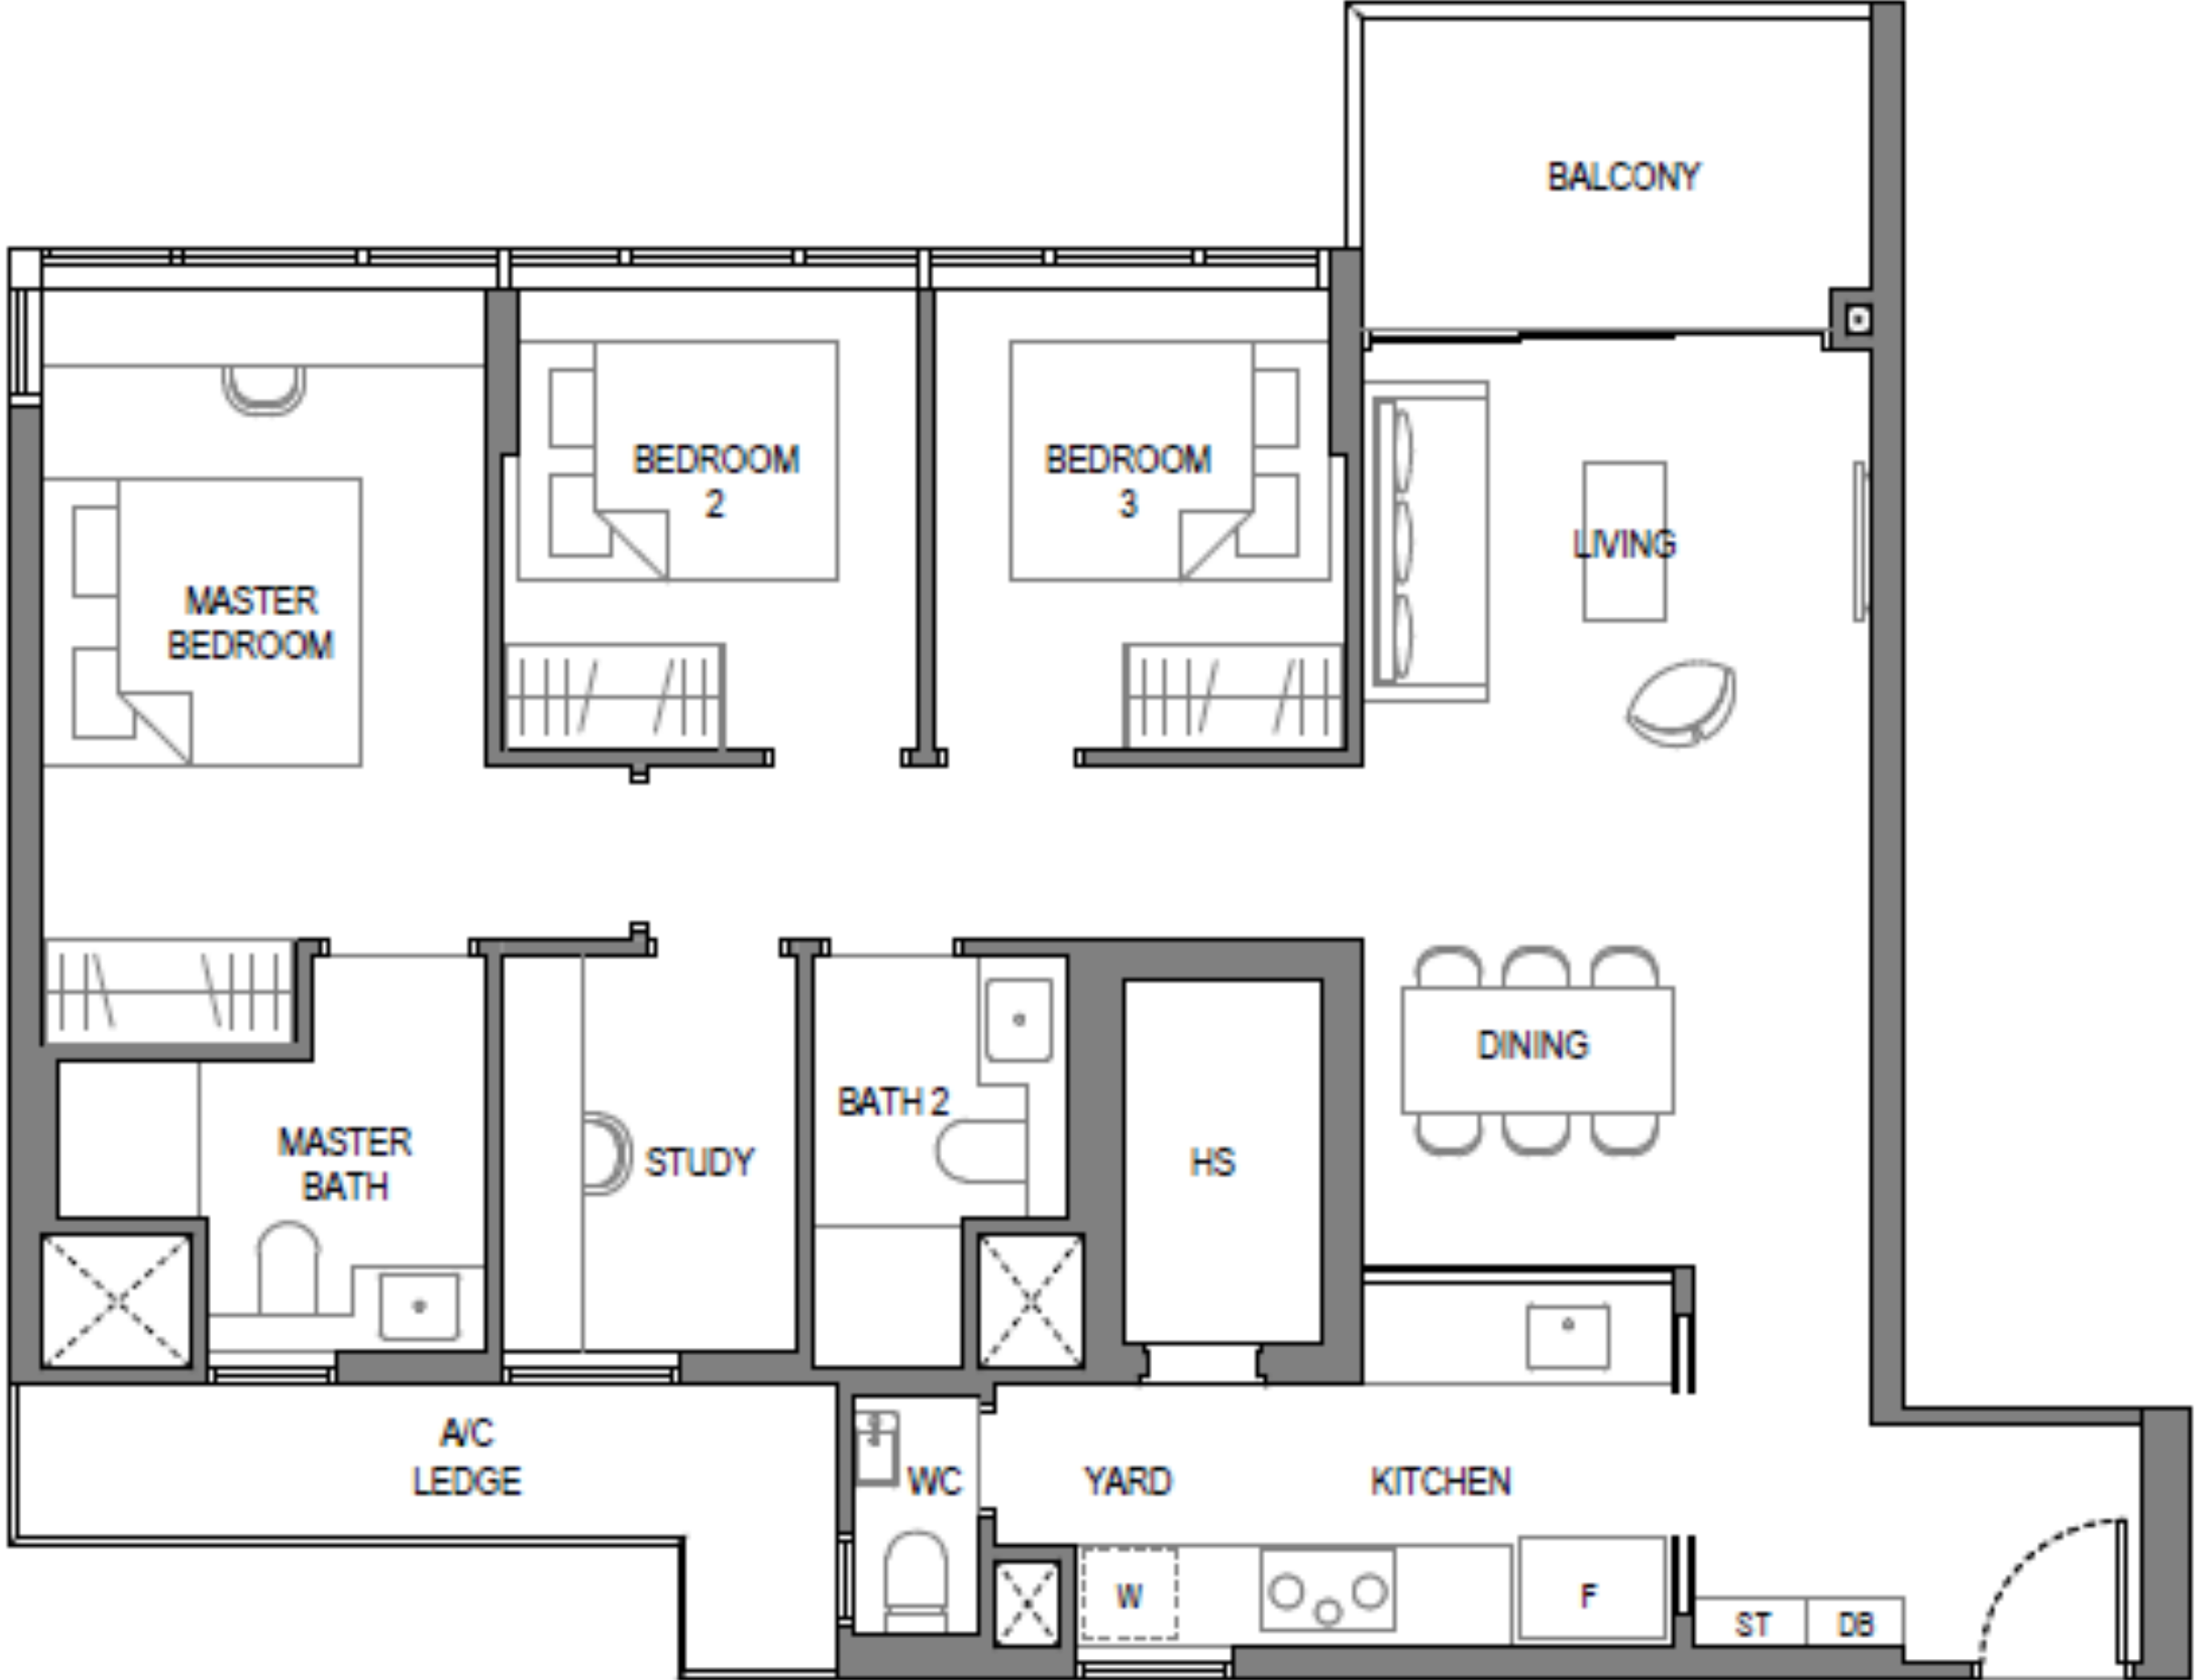

C3S – 3 BEDROOM PREMIUM + STUDY (107 SQM)

- Comfortable Living & Dining space
- Enclosed and well-ventilated Kitchen
- Extended back of house space
- Household Shelter and WC
- Spacious master bedroom